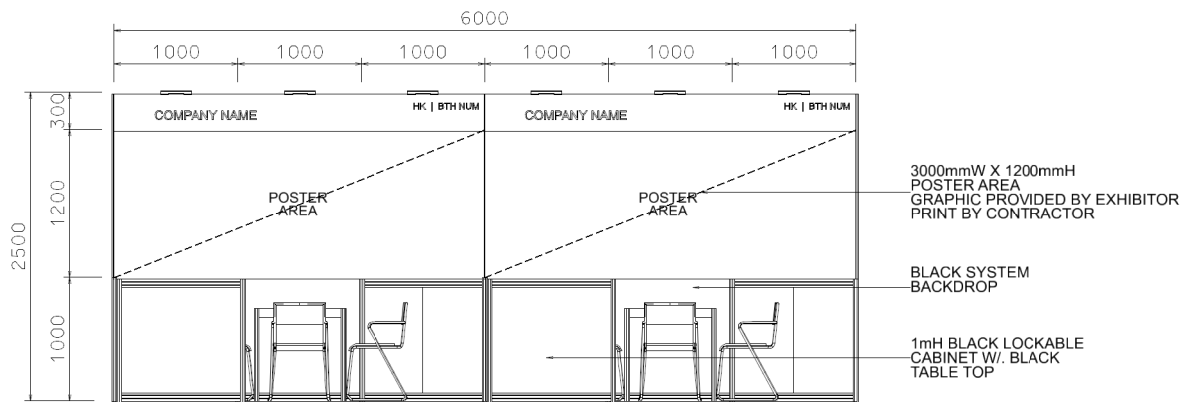

InnoEX

6m X 3m Standard Booth

6米乘3米標準攤位

BOOTH SPECIFICATIONS		QTY.
	1000W x 500D x 1000H LOCKABLE CABINET	6
	3000W x 300H FOAMBOARD FASCIA	2
	3000mmW X 1200mmH POSTER AREA GRAPHIC PROVIDED BY EXHIBITOR, PRINT BY CONTRACTOR	2
	LED GILBERT LAMP	6
	500W SOCKET	2
	700 X 700 X 750mm MEETING TABLE	2
	CHAIR	6
	RUBBISH BIN & CARPET (18sqm.)	

*The Hong Kong Trade Development Council reserves the right to change the configuration if necessary.
如有需要,主辦單位有權更改攤位結構及設施。

InnoEX

6m X 3m Standard Booth Left Corner

6米乘3米左邊角位攤位

BOOTH SPECIFICATIONS		QTY.
	1000W x 500D x 1000H LOCKABLE CABINET	6
	3000W x 300H FOAMBOARD FASCIA	2
	3000mmW X 1200mmH POSTER AREA GRAPHIC PROVIDED BY EXHIBITOR, PRINT BY CONTRACTOR	2
	LED GILBERT LAMP	6
	500W SOCKET	2
	700 X 700 X 750mmH MEETING TABLE	2
	CHAIR	6
	RUBBISH BIN & CARPET (18sqm.)	

*The Hong Kong Trade Development Council reserves the right to change the configuration if necessary.
如有需要,主辦單位有權更改攤位結構及設施。

InnoEX

6m X 3m Standard Booth Right Corner

6米乘3米右邊角位攤位

BOOTH SPECIFICATIONS		QTY.
	1000W x 500D x 1000H LOCKABLE CABINET	6
	3000W x 300H FOAMBOARD FASCIA	2
	3000mmW X 1200mmH POSTER AREA GRAPHIC PROVIDED BY EXHIBITOR, PRINT BY CONTRACTOR	2
	LED GILBERT LAMP	6
	500W SOCKET	2
	700 X 700 X 750mmH MEETING TABLE	2
	CHAIR	6
	RUBBISH BIN & CARPET (18sqm.)	

PLAN

ELEVATION

PERSPECTIVE

BOOTH SPECIFICATIONS		QTY.
	1000W x 500D x 1000H LOCKABLE CABINET	6
	3000W x 300H FOAMBOARD FASCIA	2
	3000mmW X 1200mmH POSTER AREA GRAPHIC PROVIDED BY EXHIBITOR, PRINT BY CONTRACTOR	2
	LED GILBERT LAMP	6
	500W SOCKET	2
	700 X 700 X 750mmH MEETING TABLE	2
	CHAIR	6
	RUBBISH BIN & CARPET (18sqm.)	