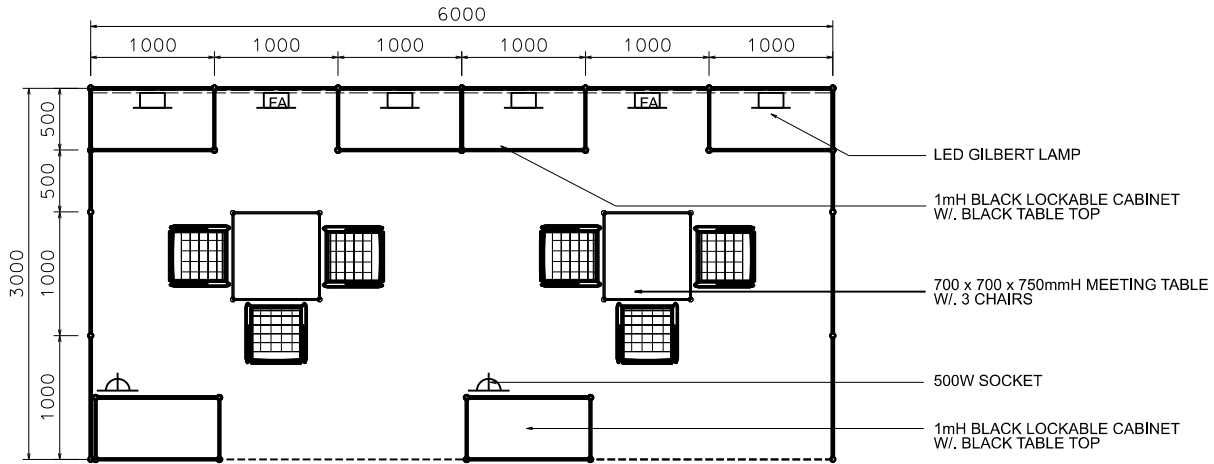

InnoEX

6m X 3m Standard Booth

6米乘3米標準攤位

BOOTH SPECIFICATIONS		QTY.
	1000W x 500D x 1000H LOCKABLE CABINET	6
	3000W x 300H FOAMBOARD FASCIA	2
	3000mmW X 1200mmH POSTER AREA GRAPHIC PROVIDED BY EXHIBITOR, PRINT BY CONTRACTOR	2
	LED GILBERT LAMP	6
	500W SOCKET	2
	700 X 700 X 750mm MEETING TABLE	2
	CHAIR	6
	RUBBISH BIN & CARPET (18sqm.)	

*The Hong Kong Trade Development Council reserves the right to change the configuration if necessary.
如有需要,主辦單位有權更改攤位結構及設施。

InnoEX

6m X 3m Standard Booth Left Corner

6米乘3米左邊角位攤位

BOOTH SPECIFICATIONS		QTY.
	1000W x 500D x 1000H LOCKABLE CABINET	6
	3000W x 300H FOAMBOARD FASCIA	2
	3000mmW X 1200mmH POSTER AREA GRAPHIC PROVIDED BY EXHIBITOR, PRINT BY CONTRACTOR	2
	LED GILBERT LAMP	6
	500W SOCKET	2
	700 X 700 X 750mmH MEETING TABLE	2
	CHAIR	6
	RUBBISH BIN & CARPET (18sqm.)	

*The Hong Kong Trade Development Council reserves the right to change the configuration if necessary.
如有需要,主辦單位有權更改攤位結構及設施。

InnoEX

6m X 3m Standard Booth Right Corner

6米乘3米右邊角位攤位

BOOTH SPECIFICATIONS		QTY.
	1000W x 500D x 1000H LOCKABLE CABINET	6
	3000W x 300H FOAMBOARD FASCIA	2
	3000mmW X 1200mmH POSTER AREA GRAPHIC PROVIDED BY EXHIBITOR, PRINT BY CONTRACTOR	2
	LED GILBERT LAMP	6
	500W SOCKET	2
	700 X 700 X 750mmH MEETING TABLE	2
	CHAIR	6
	RUBBISH BIN & CARPET (18sqm.)	

PLAN

ELEVATION

PERSPECTIVE

BOOTH SPECIFICATIONS		QTY.
	1000W x 500D x 1000H LOCKABLE CABINET	6
	3000W x 300H FOAMBOARD FASCIA	2
	3000mmW X 1200mmH POSTER AREA GRAPHIC PROVIDED BY EXHIBITOR, PRINT BY CONTRACTOR	2
	LED GILBERT LAMP	6
	500W SOCKET	2
	700 X 700 X 750mmH MEETING TABLE	2
	CHAIR	6
	RUBBISH BIN & CARPET (18sqm.)	