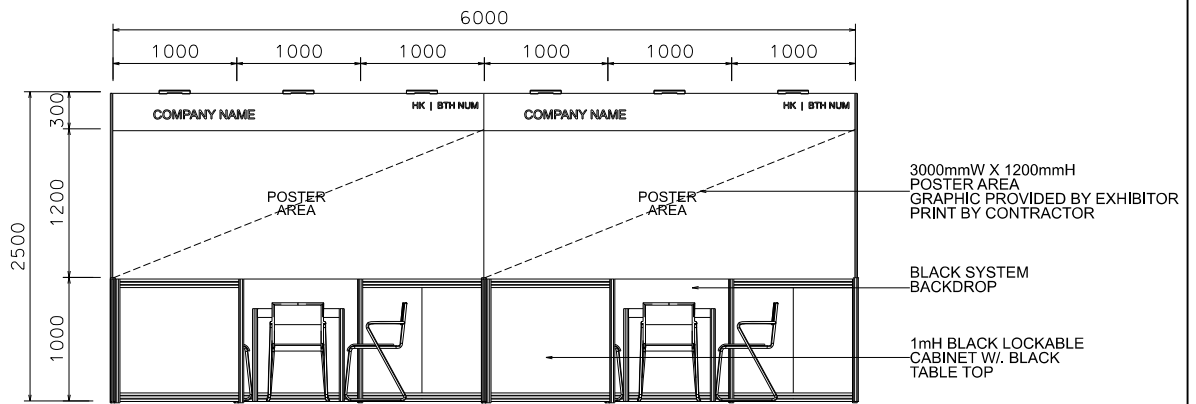

InnoEX

6m X 3m Standard Booth

6米乘3米標準攤位

BOOTH SPECIFICATIONS		QTY.
	1000W x 500D x 1000H LOCKABLE CABINET	6
	3000W x 300H FOAMBOARD FASCIA	2
	3000mmW X 1200mmH POSTER AREA GRAPHIC PROVIDED BY EXHIBITOR, PRINT BY CONTRACTOR	2
	LED GILBERT LAMP	6
	500W SOCKET	2
	700 X 700 X 750mm MEETING TABLE	2
	CHAIR	6
	RUBBISH BIN & CARPET (18sqm.)	

*The Hong Kong Trade Development Council reserves the right to change the configuration if necessary.
如有需要,主辦單位有權更改攤位結構及設施。

InnoEX

6m X 3m Standard Booth Left Corner

6米乘3米左邊角位攤位

BOOTH SPECIFICATIONS		QTY.
	1000W x 500D x 1000H LOCKABLE CABINET	6
	3000W x 300H FOAMBOARD FASCIA	2
	3000mmW X 1200mmH POSTER AREA GRAPHIC PROVIDED BY EXHIBITOR, PRINT BY CONTRACTOR	2
	LED GILBERT LAMP	6
	500W SOCKET	2
	700 X 700 X 750mmH MEETING TABLE	2
	CHAIR	6
	RUBBISH BIN & CARPET (18sqm.)	

*The Hong Kong Trade Development Council reserves the right to change the configuration if necessary.
如有需要,主辦單位有權更改攤位結構及設施。

InnoEX

6m X 3m Standard Booth Right Corner

6米乘3米右邊角位攤位

BOOTH SPECIFICATIONS		QTY.
	1000W x 500D x 1000H LOCKABLE CABINET	6
	3000W x 300H FOAMBOARD FASCIA	2
	3000mmW X 1200mmH POSTER AREA GRAPHIC PROVIDED BY EXHIBITOR, PRINT BY CONTRACTOR	2
	LED GILBERT LAMP	6
	500W SOCKET	2
	700 X 700 X 750mmH MEETING TABLE	2
	CHAIR	6
	RUBBISH BIN & CARPET (18sqm.)	

PLAN

ELEVATION

PERSPECTIVE

BOOTH SPECIFICATIONS		QTY.
	1000W x 500D x 1000H LOCKABLE CABINET	6
	3000W x 300H FOAMBOARD FASCIA	2
	3000mmW X 1200mmH POSTER AREA GRAPHIC PROVIDED BY EXHIBITOR, PRINT BY CONTRACTOR	2
	LED GILBERT LAMP	6
	500W SOCKET	2
	700 X 700 X 750mmH MEETING TABLE	2
	CHAIR	6
	RUBBISH BIN & CARPET (18sqm.)	