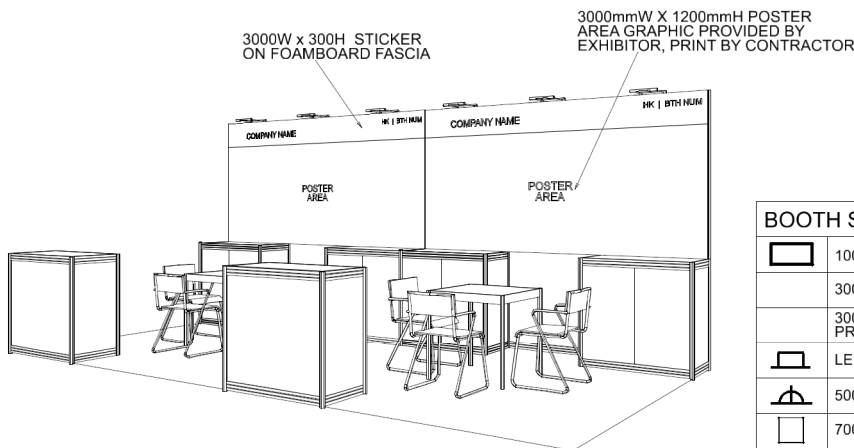

InnoEX

6m X 3m Standard Booth

6米乘3米標準攤位

BOOTH SPECIFICATIONS		QTY.
	1000W x 500D x 1000H LOCKABLE CABINET	6
	3000W x 300H FOAMBOARD FASCIA	2
	3000mmW X 1200mmH POSTER AREA GRAPHIC PROVIDED BY EXHIBITOR, PRINT BY CONTRACTOR	2
	LED GILBERT LAMP	6
	500W SOCKET	2
	700 X 700 X 750mm MEETING TABLE	2
	CHAIR	6
	RUBBISH BIN & CARPET (18sqm.)	

*The Hong Kong Trade Development Council reserves the right to change the configuration if necessary.
如有需要,主辦單位有權更改攤位結構及設施。

InnoEX

6m X 3m Standard Booth Left Corner

6米乘3米左邊角位攤位

BOOTH SPECIFICATIONS		QTY.
	1000W x 500D x 1000H LOCKABLE CABINET	6
	3000W x 300H FOAMBOARD FASCIA	2
	3000mmW X 1200mmH POSTER AREA GRAPHIC PROVIDED BY EXHIBITOR, PRINT BY CONTRACTOR	2
	LED GILBERT LAMP	6
	500W SOCKET	2
	700 X 700 X 750mmH MEETING TABLE	2
	CHAIR	6
	RUBBISH BIN & CARPET (18sqm.)	

*The Hong Kong Trade Development Council reserves the right to change the configuration if necessary.
如有需要,主辦單位有權更改攤位結構及設施。

InnoEX

6m X 3m Standard Booth Right Corner

6米乘3米右邊角位攤位

BOOTH SPECIFICATIONS		QTY.
	1000W x 500D x 1000H LOCKABLE CABINET	6
	3000W x 300H FOAMBOARD FASCIA	2
	3000mmW X 1200mmH POSTER AREA GRAPHIC PROVIDED BY EXHIBITOR, PRINT BY CONTRACTOR	2
	LED GILBERT LAMP	6
	500W SOCKET	2
	700 X 700 X 750mmH MEETING TABLE	2
	CHAIR	6
	RUBBISH BIN & CARPET (18sqm.)	

PLAN

ELEVATION

PERSPECTIVE

BOOTH SPECIFICATIONS		QTY.
	1000W x 500D x 1000H LOCKABLE CABINET	6
	3000W x 300H FOAMBOARD FASCIA	2
	3000mmW X 1200mmH POSTER AREA GRAPHIC PROVIDED BY EXHIBITOR, PRINT BY CONTRACTOR	2
	LED GILBERT LAMP	6
	500W SOCKET	2
	700 X 700 X 750mmH MEETING TABLE	2
	CHAIR	6
	RUBBISH BIN & CARPET (18sqm.)	