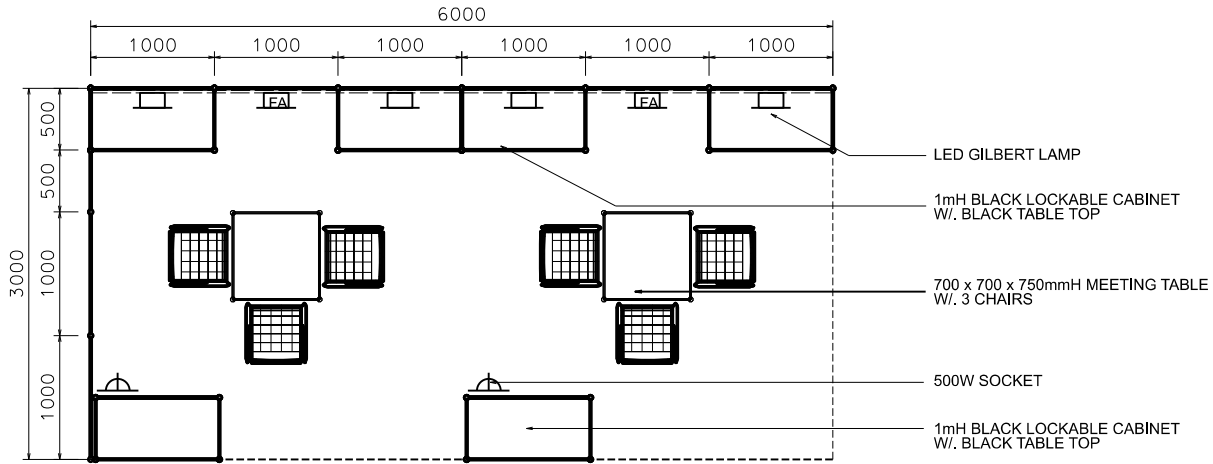

InnoEX

6m X 3m Standard Booth

6米乘3米標準攤位

BOOTH SPECIFICATIONS		QTY.
	1000W x 500D x 1000H LOCKABLE CABINET	6
	3000W x 300H FOAMBOARD FASCIA	2
	3000mmW X 1200mmH POSTER AREA GRAPHIC PROVIDED BY EXHIBITOR, PRINT BY CONTRACTOR	2
	LED GILBERT LAMP	6
	500W SOCKET	2
	700 X 700 X 750mm MEETING TABLE	2
	CHAIR	6
	RUBBISH BIN & CARPET (18sqm.)	

*The Hong Kong Trade Development Council reserves the right to change the configuration if necessary.
如有需要,主辦單位有權更改攤位結構及設施。

InnoEX

6m X 3m Standard Booth Left Corner

6米乘3米左邊角位攤位

BOOTH SPECIFICATIONS		QTY.
	1000W x 500D x 1000H LOCKABLE CABINET	6
	3000W x 300H FOAMBOARD FASCIA	2
	3000mmW X 1200mmH POSTER AREA GRAPHIC PROVIDED BY EXHIBITOR, PRINT BY CONTRACTOR	2
	LED GILBERT LAMP	6
	500W SOCKET	2
	700 X 700 X 750mmH MEETING TABLE	2
	CHAIR	6
	RUBBISH BIN & CARPET (18sqm.)	

*The Hong Kong Trade Development Council reserves the right to change the configuration if necessary.
如有需要,主辦單位有權更改攤位結構及設施。

InnoEX

6m X 3m Standard Booth Right Corner

6米乘3米右邊角位攤位

BOOTH SPECIFICATIONS		QTY.
	1000W x 500D x 1000H LOCKABLE CABINET	6
	3000W x 300H FOAMBOARD FASCIA	2
	3000mmW X 1200mmH POSTER AREA GRAPHIC PROVIDED BY EXHIBITOR, PRINT BY CONTRACTOR	2
	LED GILBERT LAMP	6
	500W SOCKET	2
	700 X 700 X 750mmH MEETING TABLE	2
	CHAIR	6
	RUBBISH BIN & CARPET (18sqm.)	

PLAN

ELEVATION

PERSPECTIVE

BOOTH SPECIFICATIONS		QTY.
	1000W x 500D x 1000H LOCKABLE CABINET	6
	3000W x 300H FOAMBOARD FASCIA	2
	3000mmW X 1200mmH POSTER AREA GRAPHIC PROVIDED BY EXHIBITOR, PRINT BY CONTRACTOR	2
	LED GILBERT LAMP	6
	500W SOCKET	2
	700 X 700 X 750mmH MEETING TABLE	2
	CHAIR	6
	RUBBISH BIN & CARPET (18sqm.)	