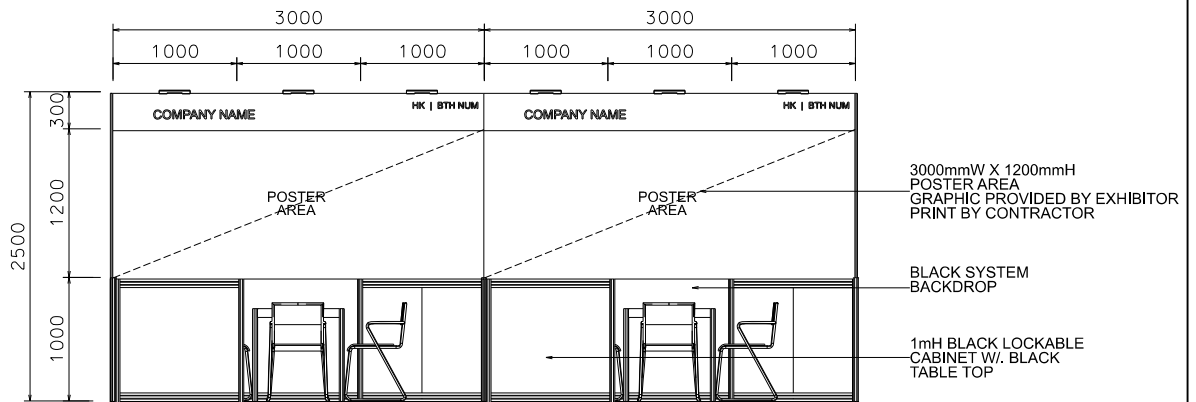

InnoEX

6m X 3m Standard Booth

6米乘3米標準攤位

BOOTH SPECIFICATIONS		QTY.
	1000W x 500D x 1000H LOCKABLE CABINET	6
	3000W x 300H FOAMBOARD FASCIA	2
	3000mmW X 1200mmH POSTER AREA GRAPHIC PROVIDED BY EXHIBITOR, PRINT BY CONTRACTOR	2
	LED GILBERT LAMP	6
	500W SOCKET	2
	700 X 700 X 750mm MEETING TABLE	2
	CHAIR	6
	RUBBISH BIN & CARPET (18sqm.)	

*The Hong Kong Trade Development Council reserves the right to change the configuration if necessary.
如有需要,主辦單位有權更改攤位結構及設施。

InnoEX

6m X 3m Standard Booth Left Corner

6米乘3米左邊角位攤位

BOOTH SPECIFICATIONS		QTY.
	1000W x 500D x 1000H LOCKABLE CABINET	6
	3000W x 300H FOAMBOARD FASCIA	2
	3000mmW X 1200mmH POSTER AREA GRAPHIC PROVIDED BY EXHIBITOR, PRINT BY CONTRACTOR	2
	LED GILBERT LAMP	6
	500W SOCKET	2
	700 X 700 X 750mmH MEETING TABLE	2
	CHAIR	6
	RUBBISH BIN & CARPET (18sqm.)	

*The Hong Kong Trade Development Council reserves the right to change the configuration if necessary.
如有需要,主辦單位有權更改攤位結構及設施。

InnoEX

6m X 3m Standard Booth Right Corner

6米乘3米右邊角位攤位

BOOTH SPECIFICATIONS		QTY.
	1000W x 500D x 1000H LOCKABLE CABINET	6
	3000W x 300H FOAMBOARD FASCIA	2
	3000mmW X 1200mmH POSTER AREA GRAPHIC PROVIDED BY EXHIBITOR, PRINT BY CONTRACTOR	2
	LED GILBERT LAMP	6
	500W SOCKET	2
	700 X 700 X 750mmH MEETING TABLE	2
	CHAIR	6
	RUBBISH BIN & CARPET (18sqm.)	

PLAN

ELEVATION

PERSPECTIVE

BOOTH SPECIFICATIONS		QTY.
	1000W x 500D x 1000H LOCKABLE CABINET	6
	3000W x 300H FOAMBOARD FASCIA	2
	3000mmW X 1200mmH POSTER AREA GRAPHIC PROVIDED BY EXHIBITOR, PRINT BY CONTRACTOR	2
	LED GILBERT LAMP	6
	500W SOCKET	2
	700 X 700 X 750mmH MEETING TABLE	2
	CHAIR	6
	RUBBISH BIN & CARPET (18sqm.)	