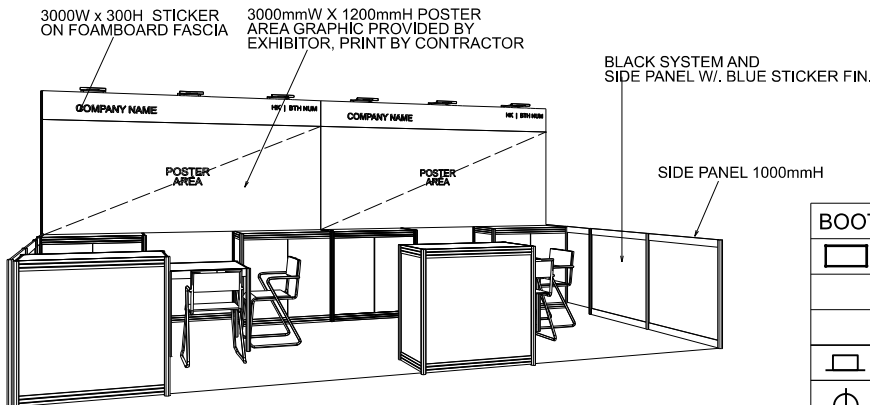

InnoEX

6m X 3m Standard Booth

6米乘3米標準攤位

BOOTH SPECIFICATIONS		QTY.
	1000W x 500D x 1000H LOCKABLE CABINET	6
	3000W x 300H FOAMBOARD FASCIA	2
	3000mmW X 1200mmH POSTER AREA GRAPHIC PROVIDED BY EXHIBITOR, PRINT BY CONTRACTOR	2
	LED GILBERT LAMP	6
	500W SOCKET	2
	700 X 700 X 750mm MEETING TABLE	2
	CHAIR	6
	RUBBISH BIN & CARPET (18sqm.)	

*The Hong Kong Trade Development Council reserves the right to change the configuration if necessary.
如有需要,主辦單位有權更改攤位結構及設施。

InnoEX

6m X 3m Standard Booth Left Corner

6米乘3米左邊角位攤位

BOOTH SPECIFICATIONS		QTY.
	1000W x 500D x 1000H LOCKABLE CABINET	6
	3000W x 300H FOAMBOARD FASCIA	2
	3000mmW X 1200mmH POSTER AREA GRAPHIC PROVIDED BY EXHIBITOR, PRINT BY CONTRACTOR	2
	LED GILBERT LAMP	6
	500W SOCKET	2
	700 X 700 X 750mmH MEETING TABLE	2
	CHAIR	6
	RUBBISH BIN & CARPET (18sqm.)	

*The Hong Kong Trade Development Council reserves the right to change the configuration if necessary.
如有需要,主辦單位有權更改攤位結構及設施。

InnoEX

6m X 3m Standard Booth Right Corner

6米乘3米右邊角位攤位

BOOTH SPECIFICATIONS		QTY.
	1000W x 500D x 1000H LOCKABLE CABINET	6
	3000W x 300H FOAMBOARD FASCIA	2
	3000mmW X 1200mmH POSTER AREA GRAPHIC PROVIDED BY EXHIBITOR, PRINT BY CONTRACTOR	2
	LED GILBERT LAMP	6
	500W SOCKET	2
	700 X 700 X 750mmH MEETING TABLE	2
	CHAIR	6
	RUBBISH BIN & CARPET (18sqm.)	

PLAN

ELEVATION

PERSPECTIVE

BOOTH SPECIFICATIONS		QTY.
	1000W x 500D x 1000H LOCKABLE CABINET	6
	3000W x 300H FOAMBOARD FASCIA	2
	3000mmW X 1200mmH POSTER AREA GRAPHIC PROVIDED BY EXHIBITOR, PRINT BY CONTRACTOR	2
	LED GILBERT LAMP	6
	500W SOCKET	2
	700 X 700 X 750mmH MEETING TABLE	2
	CHAIR	6
	RUBBISH BIN & CARPET (18sqm.)	