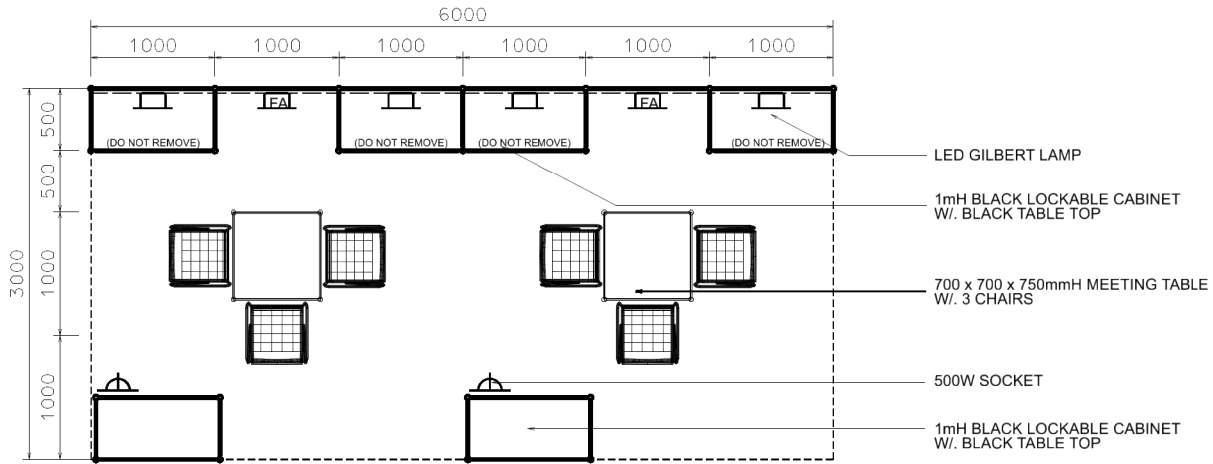

InnoEX

6m X 3m Standard Booth

6米乘3米標準攤位

BOOTH SPECIFICATIONS		QTY.
	1000W x 500D x 1000H LOCKABLE CABINET	6
	3000W x 300H FOAMBOARD FASCIA	2
	3000mmW X 1200mmH POSTER AREA GRAPHIC PROVIDED BY EXHIBITOR, PRINT BY CONTRACTOR	2
	LED GILBERT LAMP	6
	500W SOCKET	2
	700 X 700 X 750mm MEETING TABLE	2
	CHAIR	6
	RUBBISH BIN & CARPET (18sqm.)	

*The Hong Kong Trade Development Council reserves the right to change the configuration if necessary.
如有需要,主辦單位有權更改攤位結構及設施。

InnoEX

6m X 3m Standard Booth Left Corner

6米乘3米左邊角位攤位

BOOTH SPECIFICATIONS		QTY.
	1000W x 500D x 1000H LOCKABLE CABINET	6
	3000W x 300H FOAMBOARD FASCIA	2
	3000mmW X 1200mmH POSTER AREA GRAPHIC PROVIDED BY EXHIBITOR, PRINT BY CONTRACTOR	2
	LED GILBERT LAMP	6
	500W SOCKET	2
	700 X 700 X 750mmH MEETING TABLE	2
	CHAIR	6
	RUBBISH BIN & CARPET (18sqm.)	

*The Hong Kong Trade Development Council reserves the right to change the configuration if necessary.
如有需要,主辦單位有權更改攤位結構及設施。

InnoEX

6m X 3m Standard Booth Right Corner

6米乘3米右邊角位攤位

BOOTH SPECIFICATIONS		QTY.
	1000W x 500D x 1000H LOCKABLE CABINET	6
	3000W x 300H FOAMBOARD FASCIA	2
	3000mmW X 1200mmH POSTER AREA GRAPHIC PROVIDED BY EXHIBITOR, PRINT BY CONTRACTOR	2
	LED GILBERT LAMP	6
	500W SOCKET	2
	700 X 700 X 750mmH MEETING TABLE	2
	CHAIR	6
	RUBBISH BIN & CARPET (18sqm.)	

PLAN

ELEVATION

PERSPECTIVE

BOOTH SPECIFICATIONS		QTY.
	1000W x 500D x 1000H LOCKABLE CABINET	6
	3000W x 300H FOAMBOARD FASCIA	2
	3000mmW X 1200mmH POSTER AREA GRAPHIC PROVIDED BY EXHIBITOR, PRINT BY CONTRACTOR	2
	LED GILBERT LAMP	6
	500W SOCKET	2
	700 X 700 X 750mmH MEETING TABLE	2
	CHAIR	6
	RUBBISH BIN & CARPET (18sqm.)	