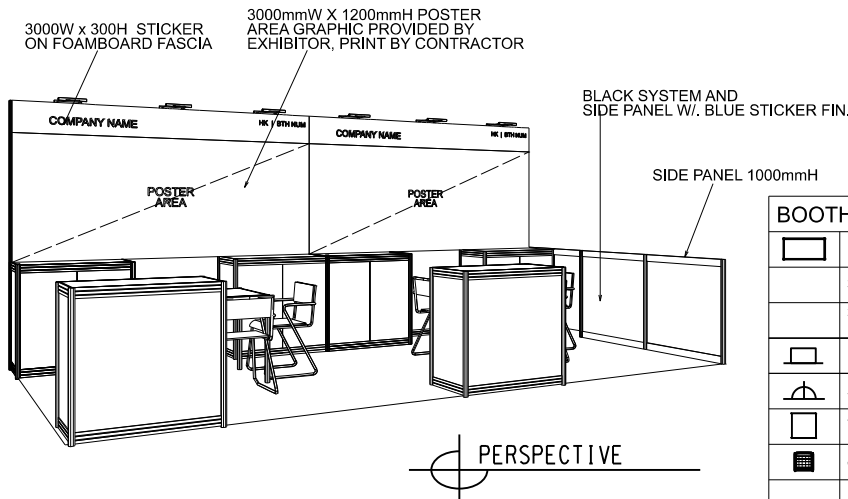

InnoEX

6m X 3m Standard Booth

6米乘3米標準攤位

BOOTH SPECIFICATIONS		QTY.
	1000W x 500D x 1000H LOCKABLE CABINET	6
	3000W x 300H FOAMBOARD FASCIA	2
	3000mmW X 1200mmH POSTER AREA GRAPHIC PROVIDED BY EXHIBITOR, PRINT BY CONTRACTOR	2
	LED GILBERT LAMP	6
	500W SOCKET	2
	700 X 700 X 750mm MEETING TABLE	2
	CHAIR	6
	RUBBISH BIN & CARPET (18sqm.)	

*The Hong Kong Trade Development Council reserves the right to change the configuration if necessary.
如有需要,主辦單位有權更改攤位結構及設施。

InnoEX

6m X 3m Standard Booth Left Corner

6米乘3米左邊角位攤位

BOOTH SPECIFICATIONS		QTY.
	1000W x 500D x 1000H LOCKABLE CABINET	6
	3000W x 300H FOAMBOARD FASCIA	2
	3000mmW X 1200mmH POSTER AREA GRAPHIC PROVIDED BY EXHIBITOR, PRINT BY CONTRACTOR	2
	LED GILBERT LAMP	6
	500W SOCKET	2
	700 X 700 X 750mmH MEETING TABLE	2
	CHAIR	6
	RUBBISH BIN & CARPET (18sqm.)	

*The Hong Kong Trade Development Council reserves the right to change the configuration if necessary.
如有需要,主辦單位有權更改攤位結構及設施。

InnoEX

6m X 3m Standard Booth Right Corner

6米乘3米右邊角位攤位

BOOTH SPECIFICATIONS		QTY.
	1000W x 500D x 1000H LOCKABLE CABINET	6
	3000W x 300H FOAMBOARD FASCIA	2
	3000mmW X 1200mmH POSTER AREA GRAPHIC PROVIDED BY EXHIBITOR, PRINT BY CONTRACTOR	2
	LED GILBERT LAMP	6
	500W SOCKET	2
	700 X 700 X 750mmH MEETING TABLE	2
	CHAIR	6
	RUBBISH BIN & CARPET (18sqm.)	

PLAN

ELEVATION

PERSPECTIVE

BOOTH SPECIFICATIONS		QTY.
	1000W x 500D x 1000H LOCKABLE CABINET	6
	3000W x 300H FOAMBOARD FASCIA	2
	3000mmW X 1200mmH POSTER AREA GRAPHIC PROVIDED BY EXHIBITOR, PRINT BY CONTRACTOR	2
	LED GILBERT LAMP	6
	500W SOCKET	2
	700 X 700 X 750mmH MEETING TABLE	2
	CHAIR	6
	RUBBISH BIN & CARPET (18sqm.)	