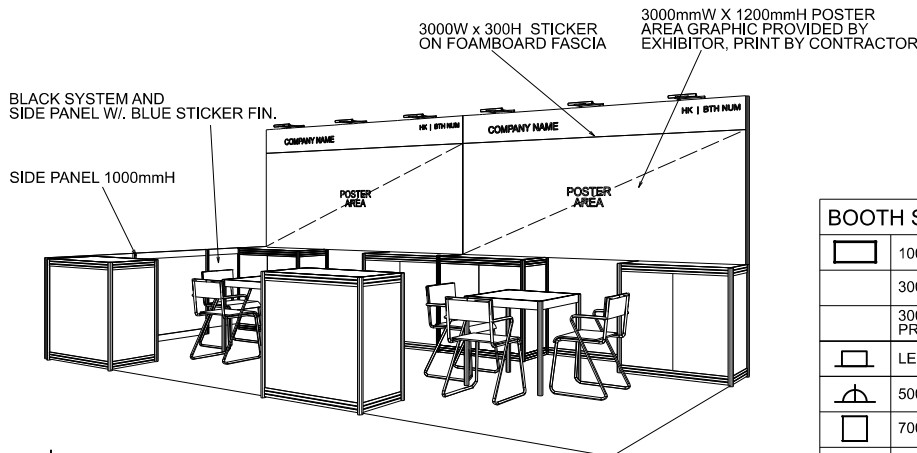

InnoEX

6m X 3m Standard Booth

6米乘3米標準攤位

BOOTH SPECIFICATIONS		QTY.
	1000W x 500D x 1000H LOCKABLE CABINET	6
	3000W x 300H FOAMBOARD FASCIA	2
	3000mmW X 1200mmH POSTER AREA GRAPHIC PROVIDED BY EXHIBITOR, PRINT BY CONTRACTOR	2
	LED GILBERT LAMP	6
	500W SOCKET	2
	700 X 700 X 750mm MEETING TABLE	2
	CHAIR	6
	RUBBISH BIN & CARPET (18sqm.)	

*The Hong Kong Trade Development Council reserves the right to change the configuration if necessary.
如有需要,主辦單位有權更改攤位結構及設施。

InnoEX

6m X 3m Standard Booth Left Corner

6米乘3米左邊角位攤位

BOOTH SPECIFICATIONS		QTY.
	1000W x 500D x 1000H LOCKABLE CABINET	6
	3000W x 300H FOAMBOARD FASCIA	2
	3000mmW X 1200mmH POSTER AREA GRAPHIC PROVIDED BY EXHIBITOR, PRINT BY CONTRACTOR	2
	LED GILBERT LAMP	6
	500W SOCKET	2
	700 X 700 X 750mmH MEETING TABLE	2
	CHAIR	6
	RUBBISH BIN & CARPET (18sqm.)	

*The Hong Kong Trade Development Council reserves the right to change the configuration if necessary.
如有需要,主辦單位有權更改攤位結構及設施。

InnoEX

6m X 3m Standard Booth Right Corner

6米乘3米右邊角位攤位

BOOTH SPECIFICATIONS		QTY.
	1000W x 500D x 1000H LOCKABLE CABINET	6
	3000W x 300H FOAMBOARD FASCIA	2
	3000mmW X 1200mmH POSTER AREA GRAPHIC PROVIDED BY EXHIBITOR, PRINT BY CONTRACTOR	2
	LED GILBERT LAMP	6
	500W SOCKET	2
	700 X 700 X 750mmH MEETING TABLE	2
	CHAIR	6
	RUBBISH BIN & CARPET (18sqm.)	

PLAN

ELEVATION

PERSPECTIVE

BOOTH SPECIFICATIONS		QTY.
	1000W x 500D x 1000H LOCKABLE CABINET	6
	3000W x 300H FOAMBOARD FASCIA	2
	3000mmW X 1200mmH POSTER AREA GRAPHIC PROVIDED BY EXHIBITOR, PRINT BY CONTRACTOR	2
	LED GILBERT LAMP	6
	500W SOCKET	2
	700 X 700 X 750mmH MEETING TABLE	2
	CHAIR	6
	RUBBISH BIN & CARPET (18sqm.)	