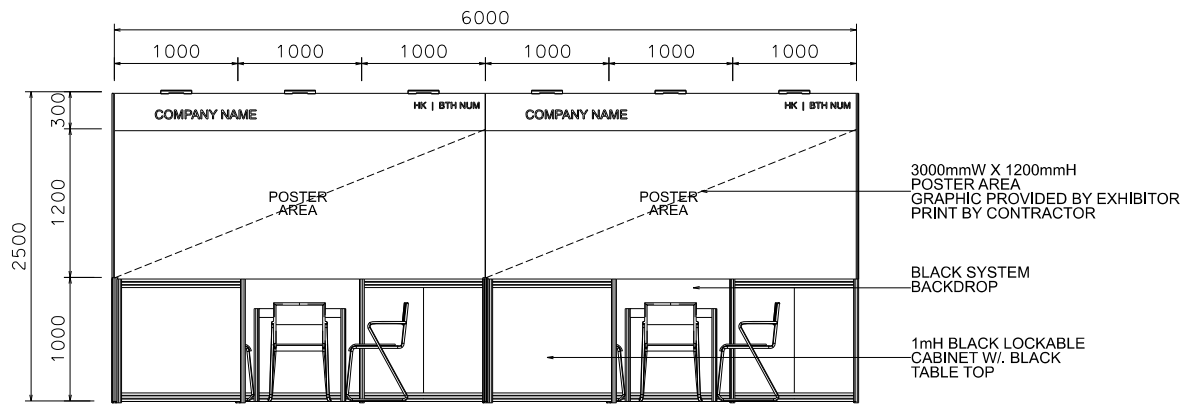

InnoEX

6m X 3m Standard Booth

6米乘3米標準攤位

BOOTH SPECIFICATIONS		QTY.
	1000W x 500D x 1000H LOCKABLE CABINET	6
	3000W x 300H FOAMBOARD FASCIA	2
	3000mmW X 1200mmH POSTER AREA GRAPHIC PROVIDED BY EXHIBITOR, PRINT BY CONTRACTOR	2
	LED GILBERT LAMP	6
	500W SOCKET	2
	700 X 700 X 750mm MEETING TABLE	2
	CHAIR	6
	RUBBISH BIN & CARPET (18sqm.)	

*The Hong Kong Trade Development Council reserves the right to change the configuration if necessary.
如有需要,主辦單位有權更改攤位結構及設施。

InnoEX

6m X 3m Standard Booth Left Corner

6米乘3米左邊角位攤位

BOOTH SPECIFICATIONS		QTY.
	1000W x 500D x 1000H LOCKABLE CABINET	6
	3000W x 300H FOAMBOARD FASCIA	2
	3000mmW X 1200mmH POSTER AREA GRAPHIC PROVIDED BY EXHIBITOR, PRINT BY CONTRACTOR	2
	LED GILBERT LAMP	6
	500W SOCKET	2
	700 X 700 X 750mmH MEETING TABLE	2
	CHAIR	6
	RUBBISH BIN & CARPET (18sqm.)	

*The Hong Kong Trade Development Council reserves the right to change the configuration if necessary.
如有需要,主辦單位有權更改攤位結構及設施。

InnoEX

6m X 3m Standard Booth Right Corner

6米乘3米右邊角位攤位

BOOTH SPECIFICATIONS		QTY.
	1000W x 500D x 1000H LOCKABLE CABINET	6
	3000W x 300H FOAMBOARD FASCIA	2
	3000mmW X 1200mmH POSTER AREA GRAPHIC PROVIDED BY EXHIBITOR, PRINT BY CONTRACTOR	2
	LED GILBERT LAMP	6
	500W SOCKET	2
	700 X 700 X 750mmH MEETING TABLE	2
	CHAIR	6
	RUBBISH BIN & CARPET (18sqm.)	

PLAN

ELEVATION

PERSPECTIVE

BOOTH SPECIFICATIONS		QTY.
	1000W x 500D x 1000H LOCKABLE CABINET	6
	3000W x 300H FOAMBOARD FASCIA	2
	3000mmW X 1200mmH POSTER AREA GRAPHIC PROVIDED BY EXHIBITOR, PRINT BY CONTRACTOR	2
	LED GILBERT LAMP	6
	500W SOCKET	2
	700 X 700 X 750mmH MEETING TABLE	2
	CHAIR	6
	RUBBISH BIN & CARPET (18sqm.)	