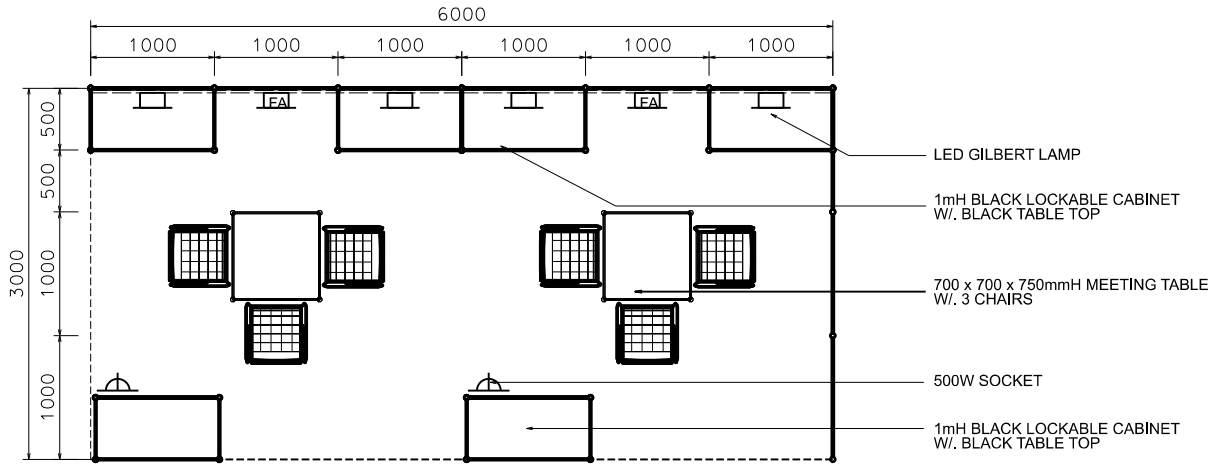

InnoEX

6m X 3m Standard Booth

6米乘3米標準攤位

BOOTH SPECIFICATIONS		QTY.
	1000W x 500D x 1000H LOCKABLE CABINET	6
	3000W x 300H FOAMBOARD FASCIA	2
	3000mmW X 1200mmH POSTER AREA GRAPHIC PROVIDED BY EXHIBITOR, PRINT BY CONTRACTOR	2
	LED GILBERT LAMP	6
	500W SOCKET	2
	700 X 700 X 750mm MEETING TABLE	2
	CHAIR	6
	RUBBISH BIN & CARPET (18sqm.)	

*The Hong Kong Trade Development Council reserves the right to change the configuration if necessary.
如有需要,主辦單位有權更改攤位結構及設施。

InnoEX

6m X 3m Standard Booth Left Corner

6米乘3米左邊角位攤位

BOOTH SPECIFICATIONS		QTY.
	1000W x 500D x 1000H LOCKABLE CABINET	6
	3000W x 300H FOAMBOARD FASCIA	2
	3000mmW X 1200mmH POSTER AREA GRAPHIC PROVIDED BY EXHIBITOR, PRINT BY CONTRACTOR	2
	LED GILBERT LAMP	6
	500W SOCKET	2
	700 X 700 X 750mmH MEETING TABLE	2
	CHAIR	6
	RUBBISH BIN & CARPET (18sqm.)	

*The Hong Kong Trade Development Council reserves the right to change the configuration if necessary.
如有需要,主辦單位有權更改攤位結構及設施。

InnoEX

6m X 3m Standard Booth Right Corner

6米乘3米右邊角位攤位

BOOTH SPECIFICATIONS		QTY.
	1000W x 500D x 1000H LOCKABLE CABINET	6
	3000W x 300H FOAMBOARD FASCIA	2
	3000mmW X 1200mmH POSTER AREA GRAPHIC PROVIDED BY EXHIBITOR, PRINT BY CONTRACTOR	2
	LED GILBERT LAMP	6
	500W SOCKET	2
	700 X 700 X 750mmH MEETING TABLE	2
	CHAIR	6
	RUBBISH BIN & CARPET (18sqm.)	

PLAN

ELEVATION

PERSPECTIVE

BOOTH SPECIFICATIONS		QTY.
	1000W x 500D x 1000H LOCKABLE CABINET	6
	3000W x 300H FOAMBOARD FASCIA	2
	3000mmW X 1200mmH POSTER AREA GRAPHIC PROVIDED BY EXHIBITOR, PRINT BY CONTRACTOR	2
	LED GILBERT LAMP	6
	500W SOCKET	2
	700 X 700 X 750mmH MEETING TABLE	2
	CHAIR	6
	RUBBISH BIN & CARPET (18sqm.)	