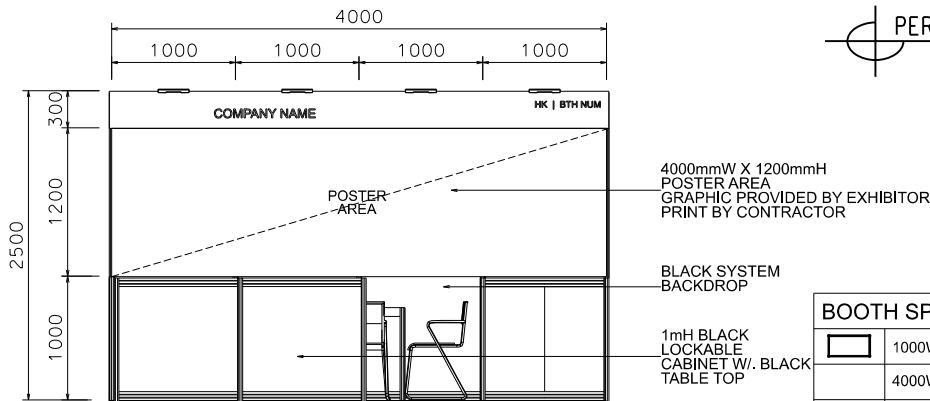

InnoEX

4m X 3m Standard Booth

4米乘3米標準攤位

PLAN

PERSPECTIVE

ELEVATION

BOOTH SPECIFICATIONS		QTY.
	1000W x 500D x 1000H LOCKABLE CABINET	4
	4000W x 300H FOAMBOARD FASCIA	1
	4000mmW X 1200mmH POSTER AREA GRAPHIC PROVIDED BY EXHIBITOR, PRINT BY CONTRACTOR	1
	LED GILBERT LAMP	4
	500W SOCKET	1
	700 X 700 X 750mmH MEETING TABLE	1
	CHAIR	3
	RUBBISH BIN & CARPET (12sqm.)	

InnoEX

4m X 3m Standrd Booth Left Corner

4米乘3米左邊角位攤位

BOOTH SPECIFICATIONS		QTY.
	1000W x 500D x 1000H LOCKABLE CABINET	4
	4000W x 300H FOAMBOARD FASCIA	1
	4000mmW X 1200mmH POSTER AREA GRAPHIC PROVIDED BY EXHIBITOR, PRINT BY CONTRACTOR	1
	LED GILBERT LAMP	4
	500W SOCKET	1
	700 X 700 X 750mmH MEETING TABLE	1
	CHAIR	3
	RUBBISH BIN & CARPET (12sqm.)	

*The Hong Kong Trade Development Council reserves the right to change the configuration if necessary.
如有需要,主辦單位有權更改攤位結構及設施。

InnoEX

4m X 3m Standard Booth Right Corner

4米乘3米右邊角位攤位

BOOTH SPECIFICATIONS		QTY.
	1000W x 500D x 1000H LOCKABLE CABINET	4
	4000W x 300H FOAMBOARD FASCIA	1
	4000mmW X 1200mmH POSTER AREA GRAPHIC PROVIDED BY EXHIBITOR, PRINT BY CONTRACTOR	1
	LED GILBERT LAMP	4
	500W SOCKET	1
	700 X 700 X 750mmH MEETING TABLE	1
	CHAIR	3
	RUBBISH BIN & CARPET (12sqm.)	