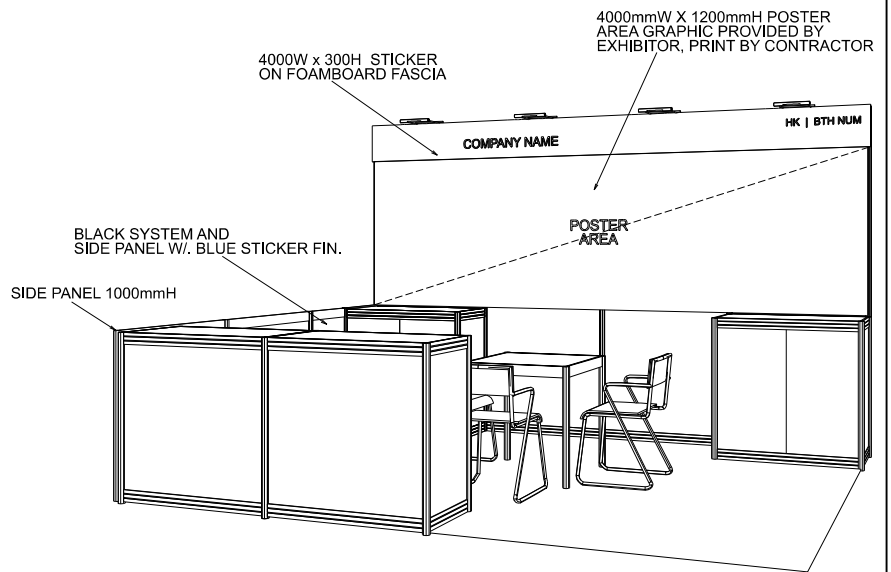

InnoEX

4m X 3m Standard Booth

4米乘3米標準攤位

PLAN

PERSPECTIVE

ELEVATION

BOOTH SPECIFICATIONS		QTY.
	1000W x 500D x 1000H LOCKABLE CABINET	4
	4000W x 300H FOAMBOARD FASCIA	1
	4000mmW X 1200mmH POSTER AREA GRAPHIC PROVIDED BY EXHIBITOR, PRINT BY CONTRACTOR	1
	LED GILBERT LAMP	4
	500W SOCKET	1
	700 X 700 X 750mmH MEETING TABLE	1
	CHAIR	3
	RUBBISH BIN & CARPET (12sqm.)	

InnoEX

4m X 3m Standrd Booth Left Corner

4米乘3米左邊角位攤位

BOOTH SPECIFICATIONS		QTY.
	1000W x 500D x 1000H LOCKABLE CABINET	4
	4000W x 300H FOAMBOARD FASCIA	1
	4000mmW X 1200mmH POSTER AREA GRAPHIC PROVIDED BY EXHIBITOR, PRINT BY CONTRACTOR	1
	LED GILBERT LAMP	4
	500W SOCKET	1
	700 X 700 X 750mmH MEETING TABLE	1
	CHAIR	3
	RUBBISH BIN & CARPET (12sqm.)	

*The Hong Kong Trade Development Council reserves the right to change the configuration if necessary.
如有需要,主辦單位有權更改攤位結構及設施。

InnoEX

4m X 3m Standard Booth Right Corner

4米乘3米右邊角位攤位

BOOTH SPECIFICATIONS		QTY.
	1000W x 500D x 1000H LOCKABLE CABINET	4
	4000W x 300H FOAMBOARD FASCIA	1
	4000mmW X 1200mmH POSTER AREA GRAPHIC PROVIDED BY EXHIBITOR, PRINT BY CONTRACTOR	1
	LED GILBERT LAMP	4
	500W SOCKET	1
	700 X 700 X 750mmH MEETING TABLE	1
	CHAIR	3
	RUBBISH BIN & CARPET (12sqm.)	