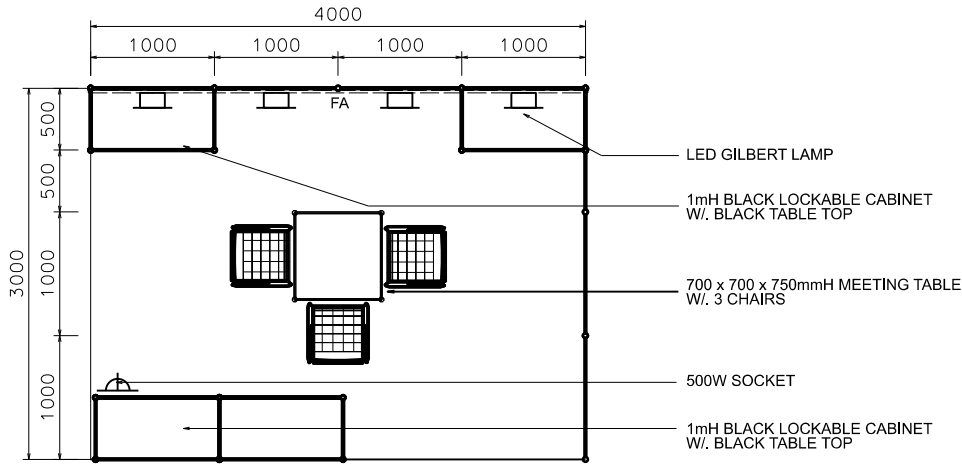

InnoEX

4m X 3m Standard Booth

4米乘3米標準攤位

PLAN

PERSPECTIVE

ELEVATION

BOOTH SPECIFICATIONS		QTY.
	1000W x 500D x 1000H LOCKABLE CABINET	4
	4000W x 300H FOAMBOARD FASCIA	1
	4000mmW X 1200mmH POSTER AREA GRAPHIC PROVIDED BY EXHIBITOR, PRINT BY CONTRACTOR	1
	LED GILBERT LAMP	4
	500W SOCKET	1
	700 X 700 X 750mmH MEETING TABLE	1
	CHAIR	3
	RUBBISH BIN & CARPET (12sqm.)	

InnoEX

4m X 3m Standrd Booth Left Corner

4米乘3米左邊角位攤位

BOOTH SPECIFICATIONS		QTY.
	1000W x 500D x 1000H LOCKABLE CABINET	4
	4000W x 300H FOAMBOARD FASCIA	1
	4000mmW X 1200mmH POSTER AREA GRAPHIC PROVIDED BY EXHIBITOR, PRINT BY CONTRACTOR	1
	LED GILBERT LAMP	4
	500W SOCKET	1
	700 X 700 X 750mmH MEETING TABLE	1
	CHAIR	3
	RUBBISH BIN & CARPET (12sqm.)	

*The Hong Kong Trade Development Council reserves the right to change the configuration if necessary.
如有需要,主辦單位有權更改攤位結構及設施。

InnoEX

4m X 3m Standard Booth Right Corner

4米乘3米右邊角位攤位

BOOTH SPECIFICATIONS		QTY.
	1000W x 500D x 1000H LOCKABLE CABINET	4
	4000W x 300H FOAMBOARD FASCIA	1
	4000mmW X 1200mmH POSTER AREA GRAPHIC PROVIDED BY EXHIBITOR, PRINT BY CONTRACTOR	1
	LED GILBERT LAMP	4
	500W SOCKET	1
	700 X 700 X 750mmH MEETING TABLE	1
	CHAIR	3
	RUBBISH BIN & CARPET (12sqm.)	