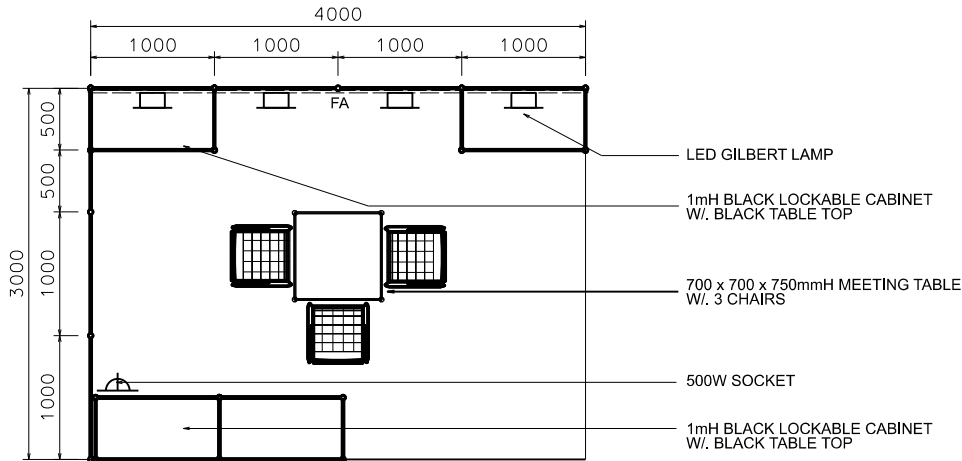

InnoEX

4m X 3m Standard Booth

4米乘3米標準攤位

PLAN

PERSPECTIVE

ELEVATION

BOOTH SPECIFICATIONS		QTY.
	1000W x 500D x 1000H LOCKABLE CABINET	4
	4000W x 300H FOAMBOARD FASCIA	1
	4000mmW X 1200mmH POSTER AREA GRAPHIC PROVIDED BY EXHIBITOR, PRINT BY CONTRACTOR	1
	LED GILBERT LAMP	4
	500W SOCKET	1
	700 X 700 X 750mmH MEETING TABLE	1
	CHAIR	3
	RUBBISH BIN & CARPET (12sqm.)	

InnoEX

4m X 3m Standrd Booth Left Corner

4米乘3米左邊角位攤位

BOOTH SPECIFICATIONS		QTY.
	1000W x 500D x 1000H LOCKABLE CABINET	4
	4000W x 300H FOAMBOARD FASCIA	1
	4000mmW X 1200mmH POSTER AREA GRAPHIC PROVIDED BY EXHIBITOR, PRINT BY CONTRACTOR	1
	LED GILBERT LAMP	4
	500W SOCKET	1
	700 X 700 X 750mmH MEETING TABLE	1
	CHAIR	3
	RUBBISH BIN & CARPET (12sqm.)	

*The Hong Kong Trade Development Council reserves the right to change the configuration if necessary.
如有需要,主辦單位有權更改攤位結構及設施。

InnoEX

4m X 3m Standard Booth Right Corner

4米乘3米右邊角位攤位

BOOTH SPECIFICATIONS		QTY.
	1000W x 500D x 1000H LOCKABLE CABINET	4
	4000W x 300H FOAMBOARD FASCIA	1
	4000mmW X 1200mmH POSTER AREA GRAPHIC PROVIDED BY EXHIBITOR, PRINT BY CONTRACTOR	1
	LED GILBERT LAMP	4
	500W SOCKET	1
	700 X 700 X 750mmH MEETING TABLE	1
	CHAIR	3
	RUBBISH BIN & CARPET (12sqm.)	