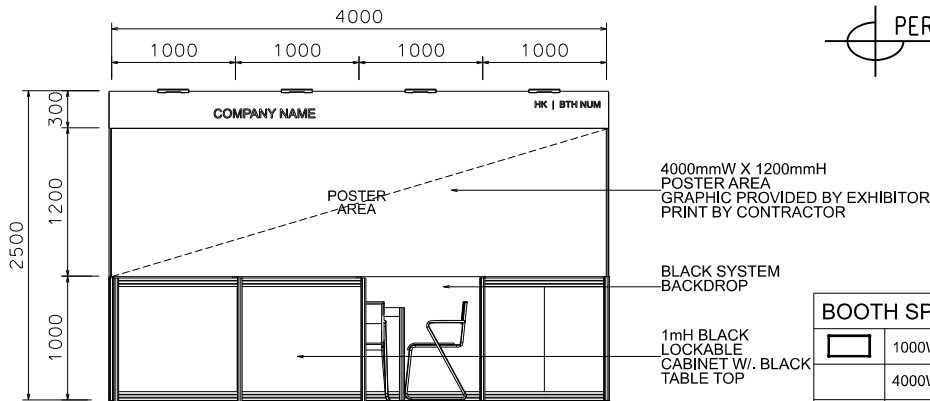

InnoEX

4m X 3m Standard Booth

4米乘3米標準攤位

PLAN

PERSPECTIVE

ELEVATION

BOOTH SPECIFICATIONS		QTY.
	1000W x 500D x 1000H LOCKABLE CABINET	4
	4000W x 300H FOAMBOARD FASCIA	1
	4000mmW X 1200mmH POSTER AREA GRAPHIC PROVIDED BY EXHIBITOR, PRINT BY CONTRACTOR	1
	LED GILBERT LAMP	4
	500W SOCKET	1
	700 X 700 X 750mmH MEETING TABLE	1
	CHAIR	3
	RUBBISH BIN & CARPET (12sqm.)	

InnoEX

4m X 3m Standrd Booth Left Corner

4米乘3米左邊角位攤位

BOOTH SPECIFICATIONS		QTY.
	1000W x 500D x 1000H LOCKABLE CABINET	4
	4000W x 300H FOAMBOARD FASCIA	1
	4000mmW X 1200mmH POSTER AREA GRAPHIC PROVIDED BY EXHIBITOR, PRINT BY CONTRACTOR	1
	LED GILBERT LAMP	4
	500W SOCKET	1
	700 X 700 X 750mmH MEETING TABLE	1
	CHAIR	3
	RUBBISH BIN & CARPET (12sqm.)	

*The Hong Kong Trade Development Council reserves the right to change the configuration if necessary.
如有需要,主辦單位有權更改攤位結構及設施。

InnoEX

4m X 3m Standard Booth Right Corner

4米乘3米右邊角位攤位

BOOTH SPECIFICATIONS		QTY.
	1000W x 500D x 1000H LOCKABLE CABINET	4
	4000W x 300H FOAMBOARD FASCIA	1
	4000mmW X 1200mmH POSTER AREA GRAPHIC PROVIDED BY EXHIBITOR, PRINT BY CONTRACTOR	1
	LED GILBERT LAMP	4
	500W SOCKET	1
	700 X 700 X 750mmH MEETING TABLE	1
	CHAIR	3
	RUBBISH BIN & CARPET (12sqm.)	