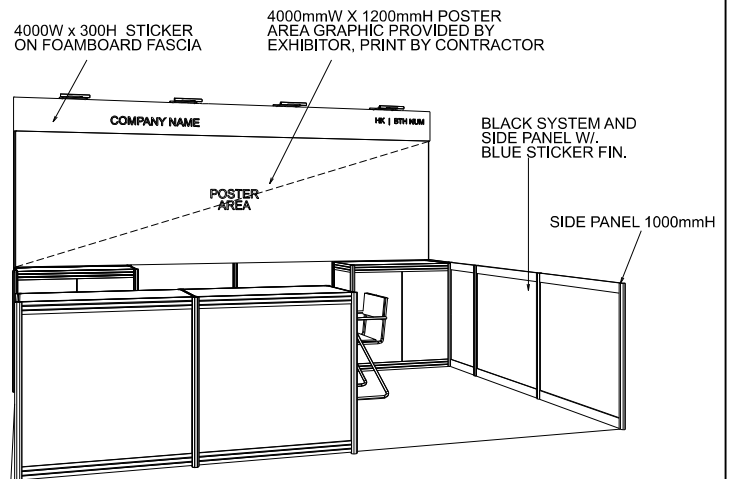

InnoEX

4m X 3m Standard Booth

4米乘3米標準攤位

PLAN

PERSPECTIVE

ELEVATION

BOOTH SPECIFICATIONS		QTY.
	1000W x 500D x 1000H LOCKABLE CABINET	4
	4000W x 300H FOAMBOARD FASCIA	1
	4000mmW X 1200mmH POSTER AREA GRAPHIC PROVIDED BY EXHIBITOR, PRINT BY CONTRACTOR	1
	LED GILBERT LAMP	4
	500W SOCKET	1
	700 X 700 X 750mmH MEETING TABLE	1
	CHAIR	3
	RUBBISH BIN & CARPET (12sqm.)	

InnoEX

4m X 3m Standrd Booth Left Corner

4米乘3米左邊角位攤位

BOOTH SPECIFICATIONS		QTY.
	1000W x 500D x 1000H LOCKABLE CABINET	4
	4000W x 300H FOAMBOARD FASCIA	1
	4000mmW X 1200mmH POSTER AREA GRAPHIC PROVIDED BY EXHIBITOR, PRINT BY CONTRACTOR	1
	LED GILBERT LAMP	4
	500W SOCKET	1
	700 X 700 X 750mmH MEETING TABLE	1
	CHAIR	3
	RUBBISH BIN & CARPET (12sqm.)	

*The Hong Kong Trade Development Council reserves the right to change the configuration if necessary.
如有需要,主辦單位有權更改攤位結構及設施。

InnoEX

4m X 3m Standard Booth Right Corner

4米乘3米右邊角位攤位

BOOTH SPECIFICATIONS		QTY.
	1000W x 500D x 1000H LOCKABLE CABINET	4
	4000W x 300H FOAMBOARD FASCIA	1
	4000mmW X 1200mmH POSTER AREA GRAPHIC PROVIDED BY EXHIBITOR, PRINT BY CONTRACTOR	1
	LED GILBERT LAMP	4
	500W SOCKET	1
	700 X 700 X 750mmH MEETING TABLE	1
	CHAIR	3
	RUBBISH BIN & CARPET (12sqm.)	