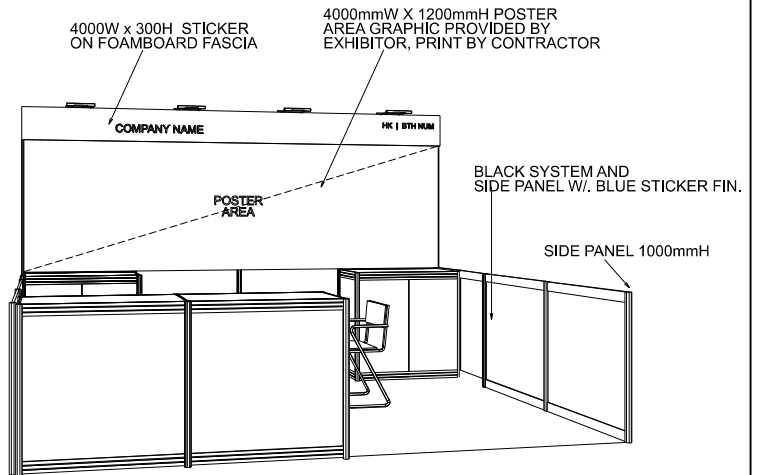

InnoEX

4m X 3m Standard Booth

4米乘3米標準攤位

PLAN

PERSPECTIVE

ELEVATION

BOOTH SPECIFICATIONS		QTY.
	1000W x 500D x 1000H LOCKABLE CABINET	4
	4000W x 300H FOAMBOARD FASCIA	1
	4000mmW X 1200mmH POSTER AREA GRAPHIC PROVIDED BY EXHIBITOR, PRINT BY CONTRACTOR	1
	LED GILBERT LAMP	4
	500W SOCKET	1
	700 X 700 X 750mmH MEETING TABLE	1
	CHAIR	3
	RUBBISH BIN & CARPET (12sqm.)	

InnoEX

4m X 3m Standrd Booth Left Corner

4米乘3米左邊角位攤位

BOOTH SPECIFICATIONS		QTY.
	1000W x 500D x 1000H LOCKABLE CABINET	4
	4000W x 300H FOAMBOARD FASCIA	1
	4000mmW X 1200mmH POSTER AREA GRAPHIC PROVIDED BY EXHIBITOR, PRINT BY CONTRACTOR	1
	LED GILBERT LAMP	4
	500W SOCKET	1
	700 X 700 X 750mmH MEETING TABLE	1
	CHAIR	3
	RUBBISH BIN & CARPET (12sqm.)	

*The Hong Kong Trade Development Council reserves the right to change the configuration if necessary.
如有需要,主辦單位有權更改攤位結構及設施。

InnoEX

4m X 3m Standard Booth Right Corner

4米乘3米右邊角位攤位

BOOTH SPECIFICATIONS		QTY.
	1000W x 500D x 1000H LOCKABLE CABINET	4
	4000W x 300H FOAMBOARD FASCIA	1
	4000mmW X 1200mmH POSTER AREA GRAPHIC PROVIDED BY EXHIBITOR, PRINT BY CONTRACTOR	1
	LED GILBERT LAMP	4
	500W SOCKET	1
	700 X 700 X 750mmH MEETING TABLE	1
	CHAIR	3
	RUBBISH BIN & CARPET (12sqm.)	