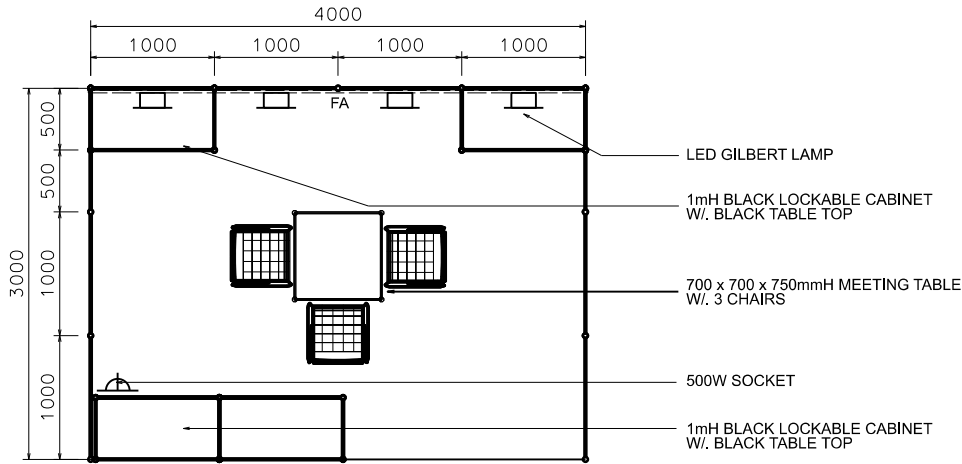

InnoEX

4m X 3m Standard Booth

4米乘3米標準攤位

PLAN

PERSPECTIVE

ELEVATION

BOOTH SPECIFICATIONS		QTY.
	1000W x 500D x 1000H LOCKABLE CABINET	4
	4000W x 300H FOAMBOARD FASCIA	1
	4000mmW X 1200mmH POSTER AREA GRAPHIC PROVIDED BY EXHIBITOR, PRINT BY CONTRACTOR	1
	LED GILBERT LAMP	4
	500W SOCKET	1
	700 X 700 X 750mmH MEETING TABLE	1
	CHAIR	3
	RUBBISH BIN & CARPET (12sqm.)	

InnoEX

4m X 3m Standrd Booth Left Corner

4米乘3米左邊角位攤位

BOOTH SPECIFICATIONS		QTY.
	1000W x 500D x 1000H LOCKABLE CABINET	4
	4000W x 300H FOAMBOARD FASCIA	1
	4000mmW X 1200mmH POSTER AREA GRAPHIC PROVIDED BY EXHIBITOR, PRINT BY CONTRACTOR	1
	LED GILBERT LAMP	4
	500W SOCKET	1
	700 X 700 X 750mmH MEETING TABLE	1
	CHAIR	3
	RUBBISH BIN & CARPET (12sqm.)	

*The Hong Kong Trade Development Council reserves the right to change the configuration if necessary.
如有需要,主辦單位有權更改攤位結構及設施。

InnoEX

4m X 3m Standard Booth Right Corner

4米乘3米右邊角位攤位

BOOTH SPECIFICATIONS		QTY.
	1000W x 500D x 1000H LOCKABLE CABINET	4
	4000W x 300H FOAMBOARD FASCIA	1
	4000mmW X 1200mmH POSTER AREA GRAPHIC PROVIDED BY EXHIBITOR, PRINT BY CONTRACTOR	1
	LED GILBERT LAMP	4
	500W SOCKET	1
	700 X 700 X 750mmH MEETING TABLE	1
	CHAIR	3
	RUBBISH BIN & CARPET (12sqm.)	