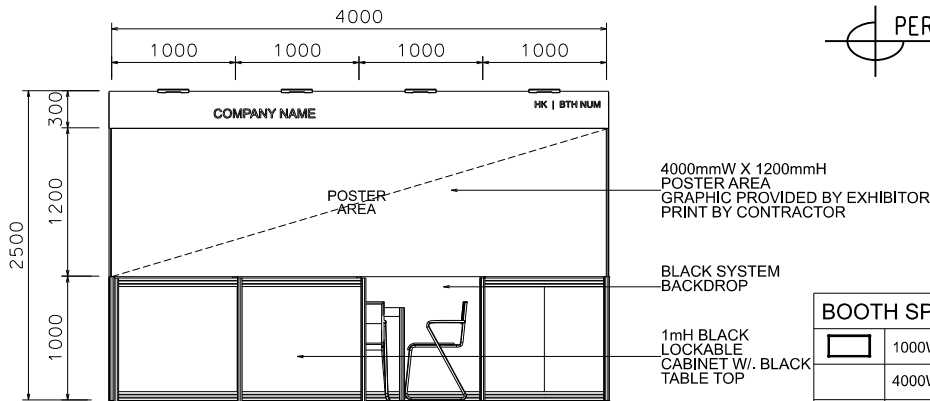

InnoEX

4m X 3m Standard Booth

4米乘3米標準攤位

PLAN

PERSPECTIVE

ELEVATION

BOOTH SPECIFICATIONS		QTY.
	1000W x 500D x 1000H LOCKABLE CABINET	4
	4000W x 300H FOAMBOARD FASCIA	1
	4000mmW X 1200mmH POSTER AREA GRAPHIC PROVIDED BY EXHIBITOR, PRINT BY CONTRACTOR	1
	LED GILBERT LAMP	4
	500W SOCKET	1
	700 X 700 X 750mmH MEETING TABLE	1
	CHAIR	3
	RUBBISH BIN & CARPET (12sqm.)	

InnoEX

4m X 3m Standrd Booth Left Corner

4米乘3米左邊角位攤位

BOOTH SPECIFICATIONS		QTY.
	1000W x 500D x 1000H LOCKABLE CABINET	4
	4000W x 300H FOAMBOARD FASCIA	1
	4000mmW X 1200mmH POSTER AREA GRAPHIC PROVIDED BY EXHIBITOR, PRINT BY CONTRACTOR	1
	LED GILBERT LAMP	4
	500W SOCKET	1
	700 X 700 X 750mmH MEETING TABLE	1
	CHAIR	3
	RUBBISH BIN & CARPET (12sqm.)	

*The Hong Kong Trade Development Council reserves the right to change the configuration if necessary.
如有需要,主辦單位有權更改攤位結構及設施。

InnoEX

4m X 3m Standard Booth Right Corner

4米乘3米右邊角位攤位

BOOTH SPECIFICATIONS		QTY.
	1000W x 500D x 1000H LOCKABLE CABINET	4
	4000W x 300H FOAMBOARD FASCIA	1
	4000mmW X 1200mmH POSTER AREA GRAPHIC PROVIDED BY EXHIBITOR, PRINT BY CONTRACTOR	1
	LED GILBERT LAMP	4
	500W SOCKET	1
	700 X 700 X 750mmH MEETING TABLE	1
	CHAIR	3
	RUBBISH BIN & CARPET (12sqm.)	