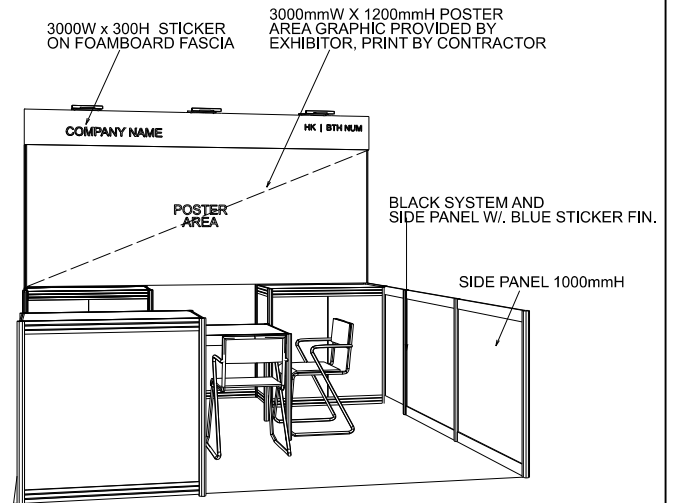

## 3m X 3m Standard Booth

3米乘3米標準攤位

BOOTH SPECIFICATIONS		QTY.
	1000W x 500D x 1000H LOCKABLE CABINET	3
	3000W x 300H FOAMBOARD FASCIA	1
	3000mmW X 1200mmH POSTER AREA GRAPHIC PROVIDED BY EXHIBITOR, PRINT BY CONTRACTOR	1
	LED GILBERT LAMP	3
	500W SOCKET	1
	700 X 700 X 750mmH MEETING TABLE	1
	CHAIR	3
	RUBBISH BIN & CARPET (9sqm.)	

## 3m X 3m Standard Booth Left Corner

3米乘3米左邊角位攤位

BOOTH SPECIFICATIONS		QTY.
	1000W x 500D x 1000H LOCKABLE CABINET	3
	3000W x 300H FOAMBOARD FASCIA	1
	3000mmW X 1200mmH POSTER AREA GRAPHIC PROVIDED BY EXHIBITOR, PRINT BY CONTRACTOR	1
	LED GILBERT LAMP	3
	500W SOCKET	1
	700 X 700 X 750mmH MEETING TABLE	1
	CHAIR	3
	RUBBISH BIN & CARPET (9sqm.)	

## 3m X 3m Standard Booth Right Corner

3米乘3米右邊角位攤位

- LED GILBERT LAMP
- 1mH BLACK LOCKABLE CABINET W/ BLACK TABLE TOP
- 700 x 700 x 750mmH MEETING TABLE W/ 3 CHAIRS
- 500W SOCKET
- 1mH BLACK LOCKABLE CABINET W/ BLACK TABLE TOP

- 3000mmW X 1200mmH POSTER AREA GRAPHIC PROVIDED BY EXHIBITOR PRINT BY CONTRACTOR
- BLACK SYSTEM BACKDROP
- 1mH BLACK LOCKABLE CABINET W/ BLACK TABLE TOP

BOOTH SPECIFICATIONS		QTY.
	1000W x 500D x 1000H LOCKABLE CABINET	3
	3000W x 300H FOAMBOARD FASCIA	1
	3000mmW X 1200mmH POSTER AREA GRAPHIC PROVIDED BY EXHIBITOR, PRINT BY CONTRACTOR	1
	LED GILBERT LAMP	3
	500W SOCKET	1
	700 X 700 X 750mmH MEETING TABLE	1
	CHAIR	3
	RUBBISH BIN & CARPET (9sqm.)	