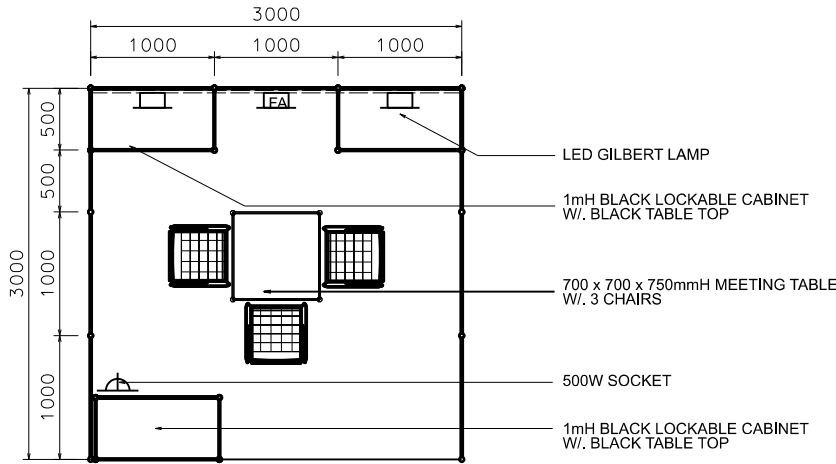

## 3m X 3m Standard Booth

3米乘3米標準攤位

BOOTH SPECIFICATIONS		QTY.
	1000W x 500D x 1000H LOCKABLE CABINET	3
	3000W x 300H FOAMBOARD FASCIA	1
	3000mmW X 1200mmH POSTER AREA GRAPHIC PROVIDED BY EXHIBITOR, PRINT BY CONTRACTOR	1
	LED GILBERT LAMP	3
	500W SOCKET	1
	700 X 700 X 750mmH MEETING TABLE	1
	CHAIR	3
	RUBBISH BIN & CARPET (9sqm.)	

## 3m X 3m Standard Booth Left Corner

3米乘3米左邊角位攤位

BOOTH SPECIFICATIONS		QTY.
	1000W x 500D x 1000H LOCKABLE CABINET	3
	3000W x 300H FOAMBOARD FASCIA	1
	3000mmW X 1200mmH POSTER AREA GRAPHIC PROVIDED BY EXHIBITOR, PRINT BY CONTRACTOR	1
	LED GILBERT LAMP	3
	500W SOCKET	1
	700 X 700 X 750mmH MEETING TABLE	1
	CHAIR	3
	RUBBISH BIN & CARPET (9sqm.)	

## 3m X 3m Standard Booth Right Corner

3米乘3米右邊角位攤位

- LED GILBERT LAMP
- 1mH BLACK LOCKABLE CABINET W/ BLACK TABLE TOP
- 700 x 700 x 750mmH MEETING TABLE W/ 3 CHAIRS
- 500W SOCKET
- 1mH BLACK LOCKABLE CABINET W/ BLACK TABLE TOP

- 3000mmW X 1200mmH POSTER AREA GRAPHIC PROVIDED BY EXHIBITOR PRINT BY CONTRACTOR
- BLACK SYSTEM BACKDROP
- 1mH BLACK LOCKABLE CABINET W/ BLACK TABLE TOP

BOOTH SPECIFICATIONS		QTY.
	1000W x 500D x 1000H LOCKABLE CABINET	3
	3000W x 300H FOAMBOARD FASCIA	1
	3000mmW X 1200mmH POSTER AREA GRAPHIC PROVIDED BY EXHIBITOR, PRINT BY CONTRACTOR	1
	LED GILBERT LAMP	3
	500W SOCKET	1
	700 X 700 X 750mmH MEETING TABLE	1
	CHAIR	3
	RUBBISH BIN & CARPET (9sqm.)	