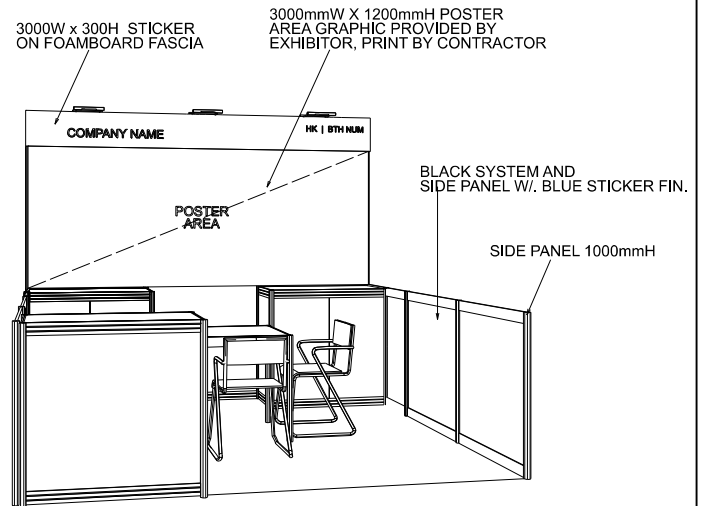

## 3m X 3m Standard Booth

3米乘3米標準攤位

BOOTH SPECIFICATIONS		QTY.
	1000W x 500D x 1000H LOCKABLE CABINET	3
	3000W x 300H FOAMBOARD FASCIA	1
	3000mmW X 1200mmH POSTER AREA GRAPHIC PROVIDED BY EXHIBITOR, PRINT BY CONTRACTOR	1
	LED GILBERT LAMP	3
	500W SOCKET	1
	700 X 700 X 750mmH MEETING TABLE	1
	CHAIR	3
	RUBBISH BIN & CARPET (9sqm.)	

## 3m X 3m Standard Booth Left Corner

3米乘3米左邊角位攤位

BOOTH SPECIFICATIONS		QTY.
	1000W x 500D x 1000H LOCKABLE CABINET	3
	3000W x 300H FOAMBOARD FASCIA	1
	3000mmW X 1200mmH POSTER AREA GRAPHIC PROVIDED BY EXHIBITOR, PRINT BY CONTRACTOR	1
	LED GILBERT LAMP	3
	500W SOCKET	1
	700 X 700 X 750mmH MEETING TABLE	1
	CHAIR	3
	RUBBISH BIN & CARPET (9sqm.)	

## 3m X 3m Standard Booth Right Corner

3米乘3米右邊角位攤位

- LED GILBERT LAMP
- 1mH BLACK LOCKABLE CABINET W/ BLACK TABLE TOP
- 700 x 700 x 750mmH MEETING TABLE W/ 3 CHAIRS
- 500W SOCKET
- 1mH BLACK LOCKABLE CABINET W/ BLACK TABLE TOP

- 3000mmW X 1200mmH POSTER AREA GRAPHIC PROVIDED BY EXHIBITOR PRINT BY CONTRACTOR
- BLACK SYSTEM BACKDROP
- 1mH BLACK LOCKABLE CABINET W/ BLACK TABLE TOP

BOOTH SPECIFICATIONS		QTY.
	1000W x 500D x 1000H LOCKABLE CABINET	3
	3000W x 300H FOAMBOARD FASCIA	1
	3000mmW X 1200mmH POSTER AREA GRAPHIC PROVIDED BY EXHIBITOR, PRINT BY CONTRACTOR	1
	LED GILBERT LAMP	3
	500W SOCKET	1
	700 X 700 X 750mmH MEETING TABLE	1
	CHAIR	3
	RUBBISH BIN & CARPET (9sqm.)	