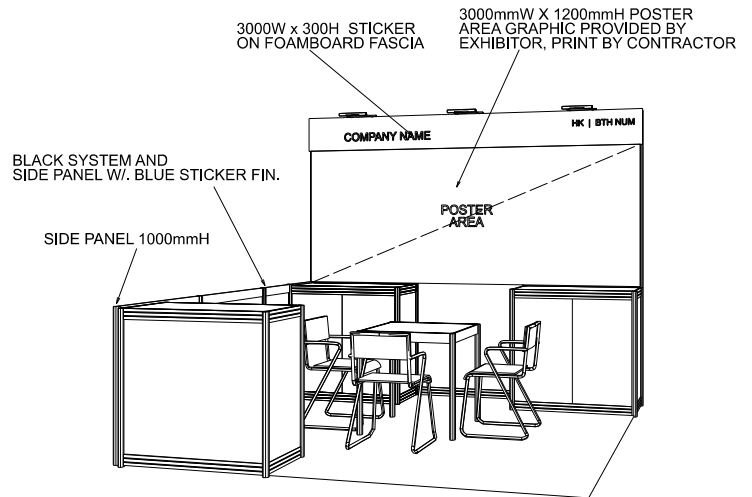

## 3m X 3m Standard Booth

3米乘3米標準攤位

BOOTH SPECIFICATIONS		QTY.
	1000W x 500D x 1000H LOCKABLE CABINET	3
	3000W x 300H FOAMBOARD FASCIA	1
	3000mmW X 1200mmH POSTER AREA GRAPHIC PROVIDED BY EXHIBITOR, PRINT BY CONTRACTOR	1
	LED GILBERT LAMP	3
	500W SOCKET	1
	700 X 700 X 750mmH MEETING TABLE	1
	CHAIR	3
	RUBBISH BIN & CARPET (9sqm.)	

## 3m X 3m Standard Booth Left Corner

3米乘3米左邊角位攤位

BOOTH SPECIFICATIONS		QTY.
	1000W x 500D x 1000H LOCKABLE CABINET	3
	3000W x 300H FOAMBOARD FASCIA	1
	3000mmW X 1200mmH POSTER AREA GRAPHIC PROVIDED BY EXHIBITOR, PRINT BY CONTRACTOR	1
	LED GILBERT LAMP	3
	500W SOCKET	1
	700 X 700 X 750mmH MEETING TABLE	1
	CHAIR	3
	RUBBISH BIN & CARPET (9sqm.)	

## 3m X 3m Standard Booth Right Corner

3米乘3米右邊角位攤位

- LED GILBERT LAMP
- 1mH BLACK LOCKABLE CABINET W/ BLACK TABLE TOP
- 700 x 700 x 750mmH MEETING TABLE W/ 3 CHAIRS
- 500W SOCKET
- 1mH BLACK LOCKABLE CABINET W/ BLACK TABLE TOP

- 3000mmW X 1200mmH POSTER AREA GRAPHIC PROVIDED BY EXHIBITOR PRINT BY CONTRACTOR
- BLACK SYSTEM BACKDROP
- 1mH BLACK LOCKABLE CABINET W/ BLACK TABLE TOP

BOOTH SPECIFICATIONS		QTY.
	1000W x 500D x 1000H LOCKABLE CABINET	3
	3000W x 300H FOAMBOARD FASCIA	1
	3000mmW X 1200mmH POSTER AREA GRAPHIC PROVIDED BY EXHIBITOR, PRINT BY CONTRACTOR	1
	LED GILBERT LAMP	3
	500W SOCKET	1
	700 X 700 X 750mmH MEETING TABLE	1
	CHAIR	3
	RUBBISH BIN & CARPET (9sqm.)	