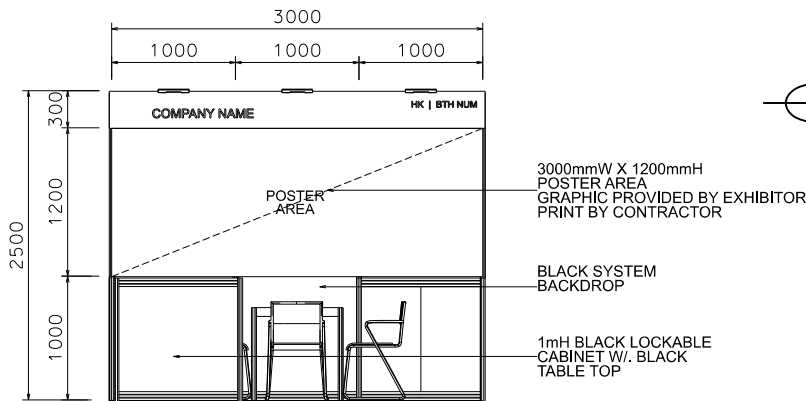

## 3m X 3m Standard Booth

3米乘3米標準攤位

BOOTH SPECIFICATIONS		QTY.
	1000W x 500D x 1000H LOCKABLE CABINET	3
	3000W x 300H FOAMBOARD FASCIA	1
	3000mmW X 1200mmH POSTER AREA GRAPHIC PROVIDED BY EXHIBITOR, PRINT BY CONTRACTOR	1
	LED GILBERT LAMP	3
	500W SOCKET	1
	700 X 700 X 750mmH MEETING TABLE	1
	CHAIR	3
	RUBBISH BIN & CARPET (9sqm.)	

## 3m X 3m Standard Booth Left Corner

3米乘3米左邊角位攤位

BOOTH SPECIFICATIONS		QTY.
	1000W x 500D x 1000H LOCKABLE CABINET	3
	3000W x 300H FOAMBOARD FASCIA	1
	3000mmW X 1200mmH POSTER AREA GRAPHIC PROVIDED BY EXHIBITOR, PRINT BY CONTRACTOR	1
	LED GILBERT LAMP	3
	500W SOCKET	1
	700 X 700 X 750mmH MEETING TABLE	1
	CHAIR	3
	RUBBISH BIN & CARPET (9sqm.)	

## 3m X 3m Standard Booth Right Corner

3米乘3米右邊角位攤位

- LED GILBERT LAMP
- 1mH BLACK LOCKABLE CABINET W/ BLACK TABLE TOP
- 700 x 700 x 750mmH MEETING TABLE W/ 3 CHAIRS
- 500W SOCKET
- 1mH BLACK LOCKABLE CABINET W/ BLACK TABLE TOP

- 3000mmW X 1200mmH POSTER AREA GRAPHIC PROVIDED BY EXHIBITOR PRINT BY CONTRACTOR
- BLACK SYSTEM BACKDROP
- 1mH BLACK LOCKABLE CABINET W/ BLACK TABLE TOP

BOOTH SPECIFICATIONS		QTY.
	1000W x 500D x 1000H LOCKABLE CABINET	3
	3000W x 300H FOAMBOARD FASCIA	1
	3000mmW X 1200mmH POSTER AREA GRAPHIC PROVIDED BY EXHIBITOR, PRINT BY CONTRACTOR	1
	LED GILBERT LAMP	3
	500W SOCKET	1
	700 X 700 X 750mmH MEETING TABLE	1
	CHAIR	3
	RUBBISH BIN & CARPET (9sqm.)	