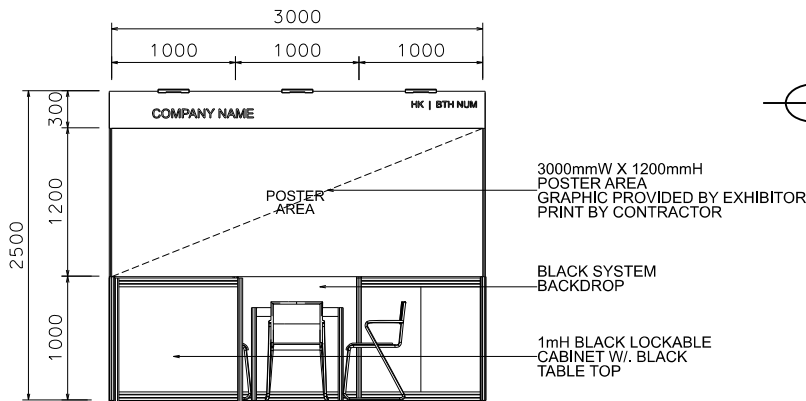

## 3m X 3m Standard Booth

3米乘3米標準攤位

BOOTH SPECIFICATIONS		QTY.
	1000W x 500D x 1000H LOCKABLE CABINET	3
	3000W x 300H FOAMBOARD FASCIA	1
	3000mmW X 1200mmH POSTER AREA GRAPHIC PROVIDED BY EXHIBITOR, PRINT BY CONTRACTOR	1
	LED GILBERT LAMP	3
	500W SOCKET	1
	700 X 700 X 750mmH MEETING TABLE	1
	CHAIR	3
	RUBBISH BIN & CARPET (9sqm.)	

## 3m X 3m Standard Booth Left Corner

3米乘3米左邊角位攤位

BOOTH SPECIFICATIONS		QTY.
	1000W x 500D x 1000H LOCKABLE CABINET	3
	3000W x 300H FOAMBOARD FASCIA	1
	3000mmW X 1200mmH POSTER AREA GRAPHIC PROVIDED BY EXHIBITOR, PRINT BY CONTRACTOR	1
	LED GILBERT LAMP	3
	500W SOCKET	1
	700 X 700 X 750mmH MEETING TABLE	1
	CHAIR	3
	RUBBISH BIN & CARPET (9sqm.)	

## 3m X 3m Standard Booth Right Corner

3米乘3米右邊角位攤位

- LED GILBERT LAMP
- 1mH BLACK LOCKABLE CABINET W/ BLACK TABLE TOP
- 700 x 700 x 750mmH MEETING TABLE W/ 3 CHAIRS
- 500W SOCKET
- 1mH BLACK LOCKABLE CABINET W/ BLACK TABLE TOP

- 3000mmW X 1200mmH POSTER AREA GRAPHIC PROVIDED BY EXHIBITOR PRINT BY CONTRACTOR
- BLACK SYSTEM BACKDROP
- 1mH BLACK LOCKABLE CABINET W/ BLACK TABLE TOP

BOOTH SPECIFICATIONS		QTY.
	1000W x 500D x 1000H LOCKABLE CABINET	3
	3000W x 300H FOAMBOARD FASCIA	1
	3000mmW X 1200mmH POSTER AREA GRAPHIC PROVIDED BY EXHIBITOR, PRINT BY CONTRACTOR	1
	LED GILBERT LAMP	3
	500W SOCKET	1
	700 X 700 X 750mmH MEETING TABLE	1
	CHAIR	3
	RUBBISH BIN & CARPET (9sqm.)	