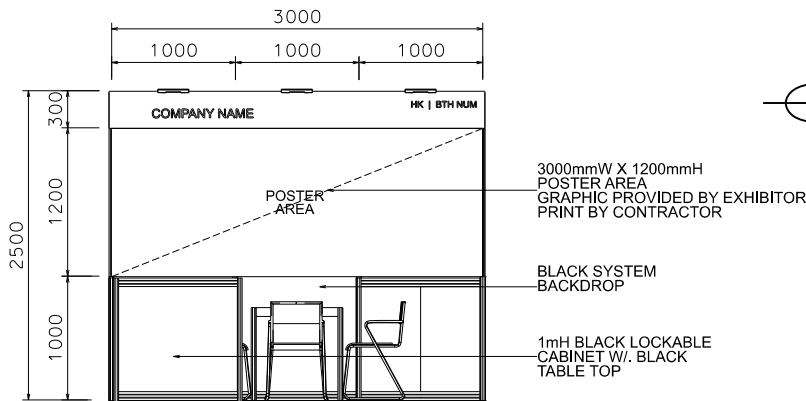

## 3m X 3m Standard Booth

3米乘3米標準攤位

BOOTH SPECIFICATIONS		QTY.
	1000W x 500D x 1000H LOCKABLE CABINET	3
	3000W x 300H FOAMBOARD FASCIA	1
	3000mmW X 1200mmH POSTER AREA GRAPHIC PROVIDED BY EXHIBITOR, PRINT BY CONTRACTOR	1
	LED GILBERT LAMP	3
	500W SOCKET	1
	700 X 700 X 750mmH MEETING TABLE	1
	CHAIR	3
	RUBBISH BIN & CARPET (9sqm.)	

## 3m X 3m Standard Booth Left Corner

3米乘3米左邊角位攤位

BOOTH SPECIFICATIONS		QTY.
	1000W x 500D x 1000H LOCKABLE CABINET	3
	3000W x 300H FOAMBOARD FASCIA	1
	3000mmW X 1200mmH POSTER AREA GRAPHIC PROVIDED BY EXHIBITOR, PRINT BY CONTRACTOR	1
	LED GILBERT LAMP	3
	500W SOCKET	1
	700 X 700 X 750mmH MEETING TABLE	1
	CHAIR	3
	RUBBISH BIN & CARPET (9sqm.)	

## 3m X 3m Standard Booth Right Corner

3米乘3米右邊角位攤位

- LED GILBERT LAMP
- 1mH BLACK LOCKABLE CABINET W/ BLACK TABLE TOP
- 700 x 700 x 750mmH MEETING TABLE W/ 3 CHAIRS
- 500W SOCKET
- 1mH BLACK LOCKABLE CABINET W/ BLACK TABLE TOP

- 3000mmW X 1200mmH POSTER AREA GRAPHIC PROVIDED BY EXHIBITOR PRINT BY CONTRACTOR
- BLACK SYSTEM BACKDROP
- 1mH BLACK LOCKABLE CABINET W/ BLACK TABLE TOP

BOOTH SPECIFICATIONS		QTY.
	1000W x 500D x 1000H LOCKABLE CABINET	3
	3000W x 300H FOAMBOARD FASCIA	1
	3000mmW X 1200mmH POSTER AREA GRAPHIC PROVIDED BY EXHIBITOR, PRINT BY CONTRACTOR	1
	LED GILBERT LAMP	3
	500W SOCKET	1
	700 X 700 X 750mmH MEETING TABLE	1
	CHAIR	3
	RUBBISH BIN & CARPET (9sqm.)	