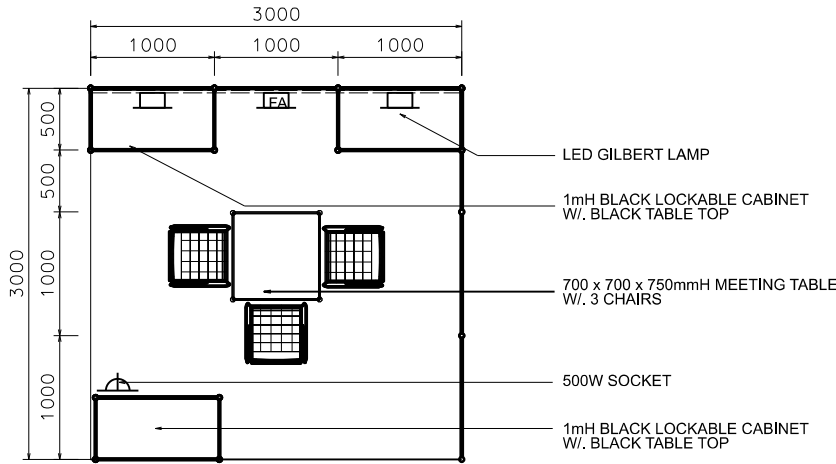

## 3m X 3m Standard Booth

3米乘3米標準攤位

BOOTH SPECIFICATIONS		QTY.
	1000W x 500D x 1000H LOCKABLE CABINET	3
	3000W x 300H FOAMBOARD FASCIA	1
	3000mmW X 1200mmH POSTER AREA GRAPHIC PROVIDED BY EXHIBITOR, PRINT BY CONTRACTOR	1
	LED GILBERT LAMP	3
	500W SOCKET	1
	700 X 700 X 750mmH MEETING TABLE	1
	CHAIR	3
	RUBBISH BIN & CARPET (9sqm.)	

## 3m X 3m Standard Booth Left Corner

3米乘3米左邊角位攤位

BOOTH SPECIFICATIONS		QTY.
	1000W x 500D x 1000H LOCKABLE CABINET	3
	3000W x 300H FOAMBOARD FASCIA	1
	3000mmW X 1200mmH POSTER AREA GRAPHIC PROVIDED BY EXHIBITOR, PRINT BY CONTRACTOR	1
	LED GILBERT LAMP	3
	500W SOCKET	1
	700 X 700 X 750mmH MEETING TABLE	1
	CHAIR	3
	RUBBISH BIN & CARPET (9sqm.)	

## 3m X 3m Standard Booth Right Corner

3米乘3米右邊角位攤位

- LED GILBERT LAMP
- 1mH BLACK LOCKABLE CABINET W/ BLACK TABLE TOP
- 700 x 700 x 750mmH MEETING TABLE W/ 3 CHAIRS
- 500W SOCKET
- 1mH BLACK LOCKABLE CABINET W/ BLACK TABLE TOP

- 3000mmW X 1200mmH POSTER AREA GRAPHIC PROVIDED BY EXHIBITOR PRINT BY CONTRACTOR
- BLACK SYSTEM BACKDROP
- 1mH BLACK LOCKABLE CABINET W/ BLACK TABLE TOP

BOOTH SPECIFICATIONS		QTY.
	1000W x 500D x 1000H LOCKABLE CABINET	3
	3000W x 300H FOAMBOARD FASCIA	1
	3000mmW X 1200mmH POSTER AREA GRAPHIC PROVIDED BY EXHIBITOR, PRINT BY CONTRACTOR	1
	LED GILBERT LAMP	3
	500W SOCKET	1
	700 X 700 X 750mmH MEETING TABLE	1
	CHAIR	3
	RUBBISH BIN & CARPET (9sqm.)	