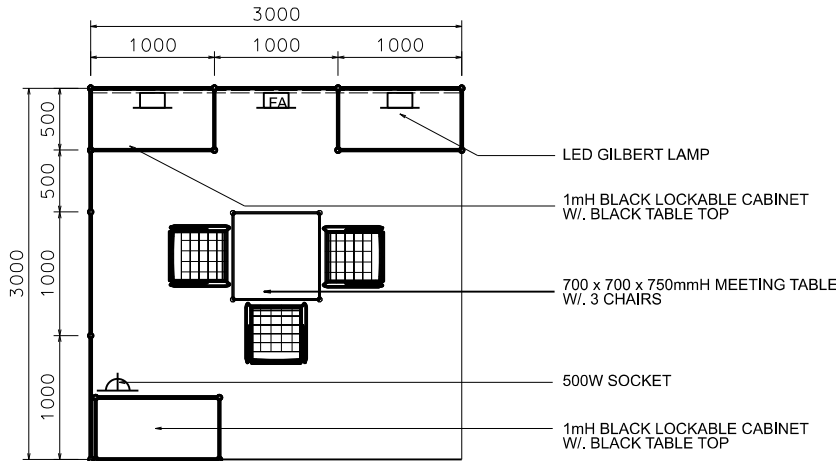

## 3m X 3m Standard Booth

3米乘3米標準攤位

BOOTH SPECIFICATIONS		QTY.
	1000W x 500D x 1000H LOCKABLE CABINET	3
	3000W x 300H FOAMBOARD FASCIA	1
	3000mmW X 1200mmH POSTER AREA GRAPHIC PROVIDED BY EXHIBITOR, PRINT BY CONTRACTOR	1
	LED GILBERT LAMP	3
	500W SOCKET	1
	700 X 700 X 750mmH MEETING TABLE	1
	CHAIR	3
	RUBBISH BIN & CARPET (9sqm.)	

## 3m X 3m Standard Booth Left Corner

3米乘3米左邊角位攤位

BOOTH SPECIFICATIONS		QTY.
	1000W x 500D x 1000H LOCKABLE CABINET	3
	3000W x 300H FOAMBOARD FASCIA	1
	3000mmW X 1200mmH POSTER AREA GRAPHIC PROVIDED BY EXHIBITOR, PRINT BY CONTRACTOR	1
	LED GILBERT LAMP	3
	500W SOCKET	1
	700 X 700 X 750mmH MEETING TABLE	1
	CHAIR	3
	RUBBISH BIN & CARPET (9sqm.)	

## 3m X 3m Standard Booth Right Corner

3米乘3米右邊角位攤位

- LED GILBERT LAMP
- 1mH BLACK LOCKABLE CABINET W/ BLACK TABLE TOP
- 700 x 700 x 750mmH MEETING TABLE W/ 3 CHAIRS
- 500W SOCKET
- 1mH BLACK LOCKABLE CABINET W/ BLACK TABLE TOP

- 3000mmW X 1200mmH POSTER AREA GRAPHIC PROVIDED BY EXHIBITOR PRINT BY CONTRACTOR
- BLACK SYSTEM BACKDROP
- 1mH BLACK LOCKABLE CABINET W/ BLACK TABLE TOP

BOOTH SPECIFICATIONS		QTY.
	1000W x 500D x 1000H LOCKABLE CABINET	3
	3000W x 300H FOAMBOARD FASCIA	1
	3000mmW X 1200mmH POSTER AREA GRAPHIC PROVIDED BY EXHIBITOR, PRINT BY CONTRACTOR	1
	LED GILBERT LAMP	3
	500W SOCKET	1
	700 X 700 X 750mmH MEETING TABLE	1
	CHAIR	3
	RUBBISH BIN & CARPET (9sqm.)	