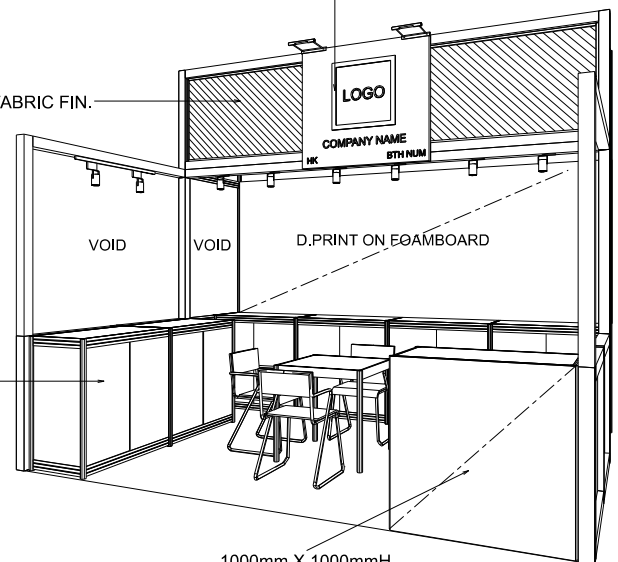

PREMIUM BOOTH 4M X 3M Non-Corner Premium Booth

四米乘三米攤位

1mH SILVER SYSTEM LOCKABLE CABINET
(DO NOT REMOVE)
WITH BLACK STICKER FIN.

BLACK TRACK LIGHT
W/ 2 X 7W LED SPOTLIGHT
(BLAKC IN COLOR)

500W SOCKET

1200mm X 1080mmH
FOAMBOARD FASCIA
W/ D.PRINT LOGO
AND STICKER COMPANY NAME

WHITE FABRIC FIN.

1000mmH
LOCKABLE CABINET
SILVER SYSTEM W/
BLACK STICKER FIN.

3960mm X 1500mmH
D.PRINT FOAMBOARD
ON SYSTEM PANEL

PERSPECTIVE

PLAN

ELEVATION

BOOTH SPECIFICATIONS		QTY.
	1000W x 500D x 1000H LOCKABLE CABINET (DO NOT REMOVE), SILVER SYSTEM W/ BLACK STICKER FIN.	4
	1000W x 500D x 1000H LOCKABLE CABINET SILVER SYSTEM W/ BLACK STICKER FIN.	2
	1000W x 500D x 1000H LOCKABLE CABINET SILVER SYSTEM W/ BLACK STICKER FIN., FRONTAGE 1000mm X 1000mmH D.PRINT FOAMBOARD	1
	3960mm X 1500mmH D.PRINT FOAMBOARD ON SYSTEM PANEL	1
	1200mm X 1080mmH FOAMBOARD FASCIA W/ D.PRINT LOGO AND STICKER COMPANY NAME	1
	BLACK TRACK LIGHT W/ 2 X 7W LED SPOTLIGHT (WHITE LIGHT)	4
	BLACK LEATHER CHAIR	3
	700 X 700 X 750mmH SQUARE MEETING TABLE	1
	500W SQUARE PIN POWER SOCKET	1
	LED GILBERT LAMP	2
	RUBBISH BIN & CARPET (12sqm.)	

PREMIUM BOOTH

4M X 3M Left Corner Premium Booth

四米乘三米左邊角位攤位

1mH SILVER SYSTEM LOCKABLE CABINET
(DO NOT REMOVE)
WITH BLACK STICKER FIN.

BLACK TRACK LIGHT
W/ 2 X 7W LED SPOTLIGHT
(BLAKC IN COLOR)

500W SOCKET

PREMIUM BOOTH

4M X 3M Right Corner Premium Booth

四米乘三米右邊角位攤位

PLAN

1mH SILVER SYSTEM LOCKABLE CABINET (DO NOT REMOVE) WITH BLACK STICKER FIN.

BLACK TRACK LIGHT W/ 2 X 7W LED SPOTLIGHT (BLAKC IN COLOR)

500W SOCKET