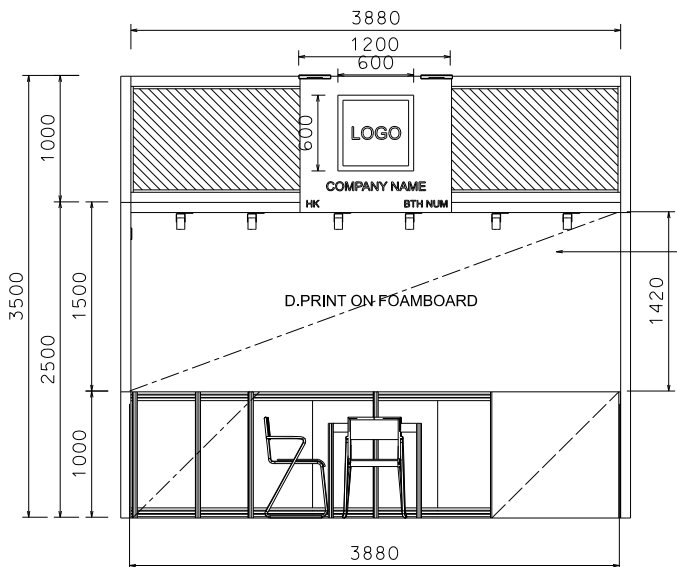

3960mm X 1500mmH
D.PRINT FOAMBOARD
ON SYSTEM PANEL

PLAN

ELEVATION

PERSPECTIVE

BOOTH SPECIFICATIONS		QTY.
	1000W x 500D x 1000H LOCKABLE CABINET (DO NOT REMOVE), SILVER SYSTEM W/ BLACK STICKER FIN.	4
	1000W x 500D x 1000H LOCKABLE CABINET SILVER SYSTEM W/ BLACK STICKER FIN.	2
	1000W x 500D x 1000H LOCKABLE CABINET SILVER SYSTEM W/ BLACK STICKER FIN. FRONTAGE 1000mm X 1000mmH D.PRINT FOAMBOARD	1
	3960mm X 1500mmH D.PRINT FOAMBOARD ON SYSTEM PANEL	1
	1200mm X 1080mmH FOAMBOARD FASCIA W/ D.PRINT LOGO AND STICKER COMPANY NAME	1
	BLACK TRACK LIGHT W/ 2 X 7W LED SPOTLIGHT (WHITE LIGHT)	4
	BLACK LEATHER CHAIR	3
	700 X 700 X 750mmH SQUARE MEETING TABLE	1
	500W SQUARE PIN POWER SOCKET	1
	LED GILBERT LAMP	2
	RUBBISH BIN & CARPET (12sqm.)	

PREMIUM BOOTH

4M X 3M Right Corner Premium Booth

四米乘三米右邊角位攤位

PLAN

1mH SILVER SYSTEM LOCKABLE CABINET (DO NOT REMOVE) WITH BLACK STICKER FIN.

BLACK TRACK LIGHT W/ 2 X 7W LED SPOTLIGHT (BLAKC IN COLOR)

500W SOCKET

1200mm X 1080mmH FOAMBOARD FASCIA W/ D.PRINT LOGO AND STICKER COMPANY NAME

WHITE FABRIC FIN.

1000mmH LOCKABLE CABINET SILVER SYSTEM W/ BLACK STICKER FIN.

PERSPECTIVE

3960mm X 1500mmH D.PRINT FOAMBOARD ON SYSTEM PANEL

ELEVATION

BOOTH SPECIFICATIONS		QTY.
	1000W x 500D x 1000H LOCKABLE CABINET (DO NOT REMOVE), SILVER SYSTEM W/ BLACK STICKER FIN.	4
	1000W x 500D x 1000H LOCKABLE CABINET SILVER SYSTEM W/ BLACK STICKER FIN.	2
	1000W x 500D x 1000H LOCKABLE CABINET SILVER SYSTEM W/ BLACK STICKER FIN., FRONTAGE 1000mm X 1000mmH D.PRINT FOAMBOARD	1
	3960mm X 1500mmH D.PRINT FOAMBOARD ON SYSTEM PANEL	1
	1200mm X 1080mmH FOAMBOARD FASCIA W/ D.PRINT LOGO AND STICKER COMPANY NAME	1
	BLACK TRACK LIGHT W/ 2 X 7W LED SPOTLIGHT (WHITE LIGHT)	4
	BLACK LEATHER CHAIR	3
	700 X 700 X 750mmH SQUARE MEETING TABLE	1
	500W SQUARE PIN POWER SOCKET	1
	LED GILBERT LAMP	2
	RUBBISH BIN & CARPET (12sqm.)	