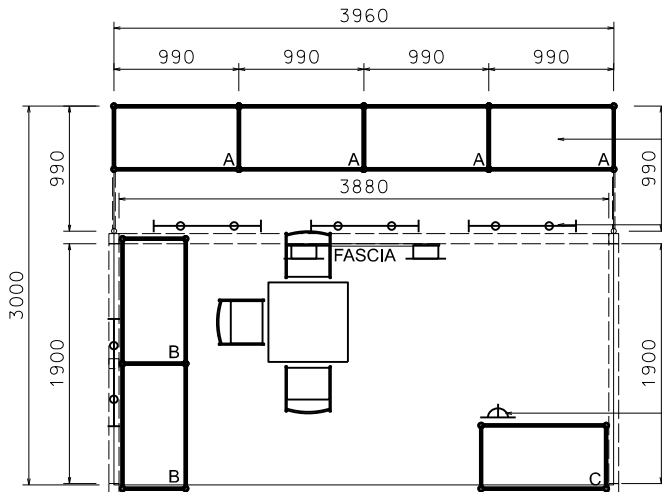

PREMIUM BOOTH 4M X 3M Non-Corner Premium Booth

四米乘三米攤位

1mH SILVER SYSTEM LOCKABLE CABINET
(DO NOT REMOVE)
WITH BLACK STICKER FIN.

BLACK TRACK LIGHT
W/ 2 X 7W LED SPOTLIGHT
(BLAKC IN COLOR)

500W SOCKET

1200mm X 1080mmH
FOAMBOARD FASCIA
W/ D.PRINT LOGO
AND STICKER COMPANY NAME

WHITE FABRIC FIN.

1000mmH
LOCKABLE CABINET
SILVER SYSTEM W/
BLACK STICKER FIN.

3960mm X 1500mmH
D.PRINT FOAMBOARD
ON SYSTEM PANEL

PERSPECTIVE

PLAN

ELEVATION

BOOTH SPECIFICATIONS		QTY.
	1000W x 500D x 1000H LOCKABLE CABINET (DO NOT REMOVE), SILVER SYSTEM W/ BLACK STICKER FIN.	4
	1000W x 500D x 1000H LOCKABLE CABINET SILVER SYSTEM W/ BLACK STICKER FIN.	2
	1000W x 500D x 1000H LOCKABLE CABINET SILVER SYSTEM W/ BLACK STICKER FIN., FRONTAGE 1000mm X 1000mmH D.PRINT FOAMBOARD	1
	3960mm X 1500mmH D.PRINT FOAMBOARD ON SYSTEM PANEL	1
	1200mm X 1080mmH FOAMBOARD FASCIA W/ D.PRINT LOGO AND STICKER COMPANY NAME	1
	BLACK TRACK LIGHT W/ 2 X 7W LED SPOTLIGHT (WHITE LIGHT)	4
	BLACK LEATHER CHAIR	3
	700 X 700 X 750mmH SQUARE MEETING TABLE	1
	500W SQUARE PIN POWER SOCKET	1
	LED GILBERT LAMP	2
	RUBBISH BIN & CARPET (12sqm.)	

PREMIUM BOOTH

4M X 3M Left Corner Premium Booth

四米乘三米左邊角位攤位

1mH SILVER SYSTEM LOCKABLE CABINET
(DO NOT REMOVE)
WITH BLACK STICKER FIN.

BLACK TRACK LIGHT
W/ 2 X 7W LED SPOTLIGHT
(BLAKC IN COLOR)

500W SOCKET