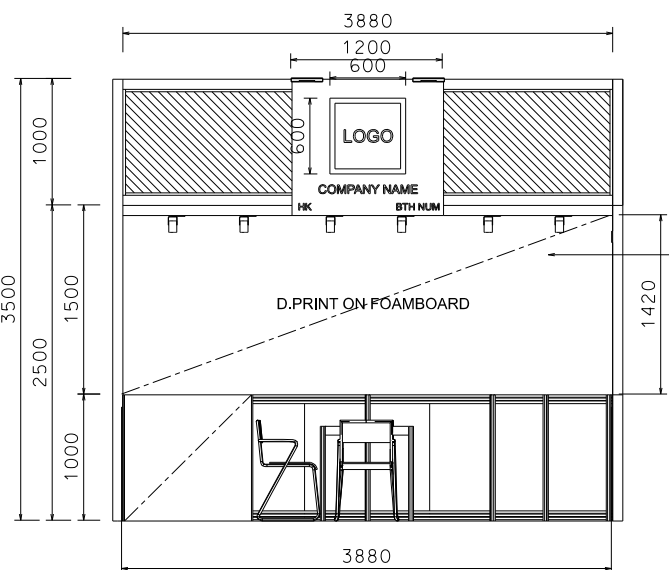

WHITE FABRIC FIN.

1000mmH
LOCKABLE CABINET
SILVER SYSTEM W/
BLACK STICKER FIN.

3960mm X 1500mmH
D.PRINT FOAMBOARD
ON SYSTEM PANEL

PERSPECTIVE

PLAN

ELEVATION

BOOTH SPECIFICATIONS		QTY.
	1000W x 500D x 1000H LOCKABLE CABINET (DO NOT REMOVE), SILVER SYSTEM W/ BLACK STICKER FIN.	4
	1000W x 500D x 1000H LOCKABLE CABINET SILVER SYSTEM W/ BLACK STICKER FIN.	2
	1000W x 500D x 1000H LOCKABLE CABINET SILVER SYSTEM W/ BLACK STICKER FIN., FRONTAGE 1000mm X 1000mmH D.PRINT FOAMBOARD	1
	3960mm X 1500mmH D.PRINT FOAMBOARD ON SYSTEM PANEL	1
	1200mm X 1080mmH FOAMBOARD FASCIA W/ D.PRINT LOGO AND STICKER COMPANY NAME	1
	BLACK TRACK LIGHT W/ 2 X 7W LED SPOTLIGHT (WHITE LIGHT)	4
	BLACK LEATHER CHAIR	3
	700 X 700 X 750mmH SQUARE MEETING TABLE	1
	500W SQUARE PIN POWER SOCKET	1
	LED GILBERT LAMP	2
	RUBBISH BIN & CARPET (12sqm.)	

1200mm X 1080mmH
FOAMBOARD FASCIA
W/ D.PRINT LOGO
AND STICKER COMPANY NAME

WHITE FABRIC FIN.

1000mmH
LOCKABLE CABINET
SILVER SYSTEM W/
BLACK STICKER FIN.

D.PRINT ON FOAMBOARD VOID VOID

1000mm X 1000mmH
D.PRINT FOAMBOARD
ON SYSTEM COUNTER

3960mm X 1500mmH
D.PRINT FOAMBOARD
ON SYSTEM PANEL

PLAN

ELEVATION

PERSPECTIVE

BOOTH SPECIFICATIONS		QTY.
	1000W x 500D x 1000H LOCKABLE CABINET (DO NOT REMOVE), SILVER SYSTEM W/ BLACK STICKER FIN.	4
	1000W x 500D x 1000H LOCKABLE CABINET SILVER SYSTEM W/ BLACK STICKER FIN.	2
	1000W x 500D x 1000H LOCKABLE CABINET SILVER SYSTEM W/ BLACK STICKER FIN. FRONTAGE 1000mm X 1000mmH D.PRINT FOAMBOARD	1
	3960mm X 1500mmH D.PRINT FOAMBOARD ON SYSTEM PANEL	1
	1200mm X 1080mmH FOAMBOARD FASCIA W/ D.PRINT LOGO AND STICKER COMPANY NAME	1
	BLACK TRACK LIGHT W/ 2 X 7W LED SPOTLIGHT (WHITE LIGHT)	4
	BLACK LEATHER CHAIR	3
	700 X 700 X 750mmH SQUARE MEETING TABLE	1
	500W SQUARE PIN POWER SOCKET	1
	LED GILBERT LAMP	2
	RUBBISH BIN & CARPET (12sqm.)	