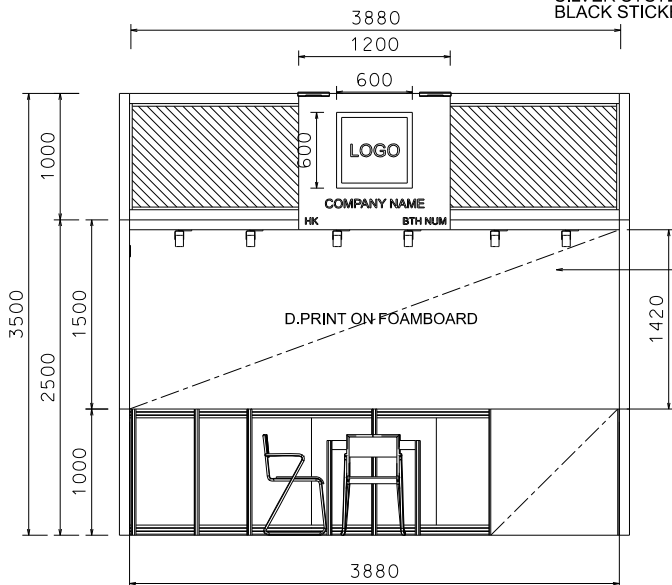

PREMIUM BOOTH 4M X 3M Non-Corner Premium Booth

四米乘三米攤位

1mH SILVER SYSTEM LOCKABLE CABINET
(DO NOT REMOVE)
WITH BLACK STICKER FIN.

BLACK TRACK LIGHT
W/ 2 X 7W LED SPOTLIGHT
(BLAKC IN COLOR)

500W SOCKET

1200mm X 1080mmH
FOAMBOARD FASCIA
W/ D.PRINT LOGO
AND STICKER COMPANY NAME

WHITE FABRIC FIN.

1000mmH
LOCKABLE CABINET
SILVER SYSTEM W/
BLACK STICKER FIN.

3960mm X 1500mmH
D.PRINT FOAMBOARD
ON SYSTEM PANEL

PERSPECTIVE

PLAN

ELEVATION

BOOTH SPECIFICATIONS		QTY.
	1000W x 500D x 1000H LOCKABLE CABINET (DO NOT REMOVE), SILVER SYSTEM W/ BLACK STICKER FIN.	4
	1000W x 500D x 1000H LOCKABLE CABINET SILVER SYSTEM W/ BLACK STICKER FIN.	2
	1000W x 500D x 1000H LOCKABLE CABINET SILVER SYSTEM W/ BLACK STICKER FIN., FRONTAGE 1000mm X 1000mmH D.PRINT FOAMBOARD	1
	3960mm X 1500mmH D.PRINT FOAMBOARD ON SYSTEM PANEL	1
	1200mm X 1080mmH FOAMBOARD FASCIA W/ D.PRINT LOGO AND STICKER COMPANY NAME	1
	BLACK TRACK LIGHT W/ 2 X 7W LED SPOTLIGHT (WHITE LIGHT)	4
	BLACK LEATHER CHAIR	3
	700 X 700 X 750mmH SQUARE MEETING TABLE	1
	500W SQUARE PIN POWER SOCKET	1
	LED GILBERT LAMP	2
	RUBBISH BIN & CARPET (12sqm.)	

PREMIUM BOOTH

4M X 3M Left Corner Premium Booth

四米乘三米左邊角位攤位

1mH SILVER SYSTEM LOCKABLE CABINET
(DO NOT REMOVE)
WITH BLACK STICKER FIN.

BLACK TRACK LIGHT
W/ 2 X 7W LED SPOTLIGHT
(BLAKC IN COLOR)

500W SOCKET