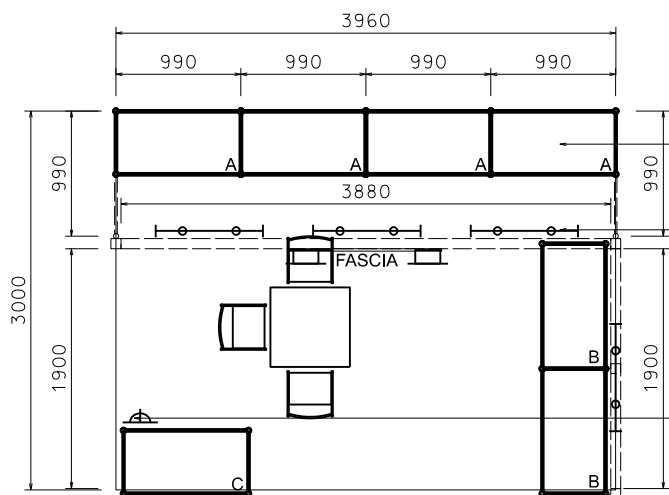

PREMIUM BOOTH 4M X 3M Non-Corner Premium Booth

四米乘三米攤位

1mH SILVER SYSTEM LOCKABLE CABINET
(DO NOT REMOVE)
WITH BLACK STICKER FIN.

BLACK TRACK LIGHT
W/ 2 X 7W LED SPOTLIGHT
(BLAKC IN COLOR)

500W SOCKET

1200mm X 1080mmH
FOAMBOARD FASCIA
W/ D.PRINT LOGO
AND STICKER COMPANY NAME

WHITE FABRIC FIN.

1000mmH
LOCKABLE CABINET
SILVER SYSTEM W/
BLACK STICKER FIN.

3960mm X 1500mmH
D.PRINT FOAMBOARD
ON SYSTEM PANEL

PERSPECTIVE

PLAN

ELEVATION

BOOTH SPECIFICATIONS		QTY.
	1000W x 500D x 1000H LOCKABLE CABINET (DO NOT REMOVE), SILVER SYSTEM W/ BLACK STICKER FIN.	4
	1000W x 500D x 1000H LOCKABLE CABINET SILVER SYSTEM W/ BLACK STICKER FIN.	2
	1000W x 500D x 1000H LOCKABLE CABINET SILVER SYSTEM W/ BLACK STICKER FIN., FRONTAGE 1000mm X 1000mmH D.PRINT FOAMBOARD	1
	3960mm X 1500mmH D.PRINT FOAMBOARD ON SYSTEM PANEL	1
	1200mm X 1080mmH FOAMBOARD FASCIA W/ D.PRINT LOGO AND STICKER COMPANY NAME	1
	BLACK TRACK LIGHT W/ 2 X 7W LED SPOTLIGHT (WHITE LIGHT)	4
	BLACK LEATHER CHAIR	3
	700 X 700 X 750mmH SQUARE MEETING TABLE	1
	500W SQUARE PIN POWER SOCKET	1
	LED GILBERT LAMP	2
	RUBBISH BIN & CARPET (12sqm.)	

PREMIUM BOOTH

4M X 3M Left Corner Premium Booth

四米乘三米左邊角位攤位

1mH SILVER SYSTEM LOCKABLE CABINET
(DO NOT REMOVE)
WITH BLACK STICKER FIN.

BLACK TRACK LIGHT
W/ 2 X 7W LED SPOTLIGHT
(BLAKC IN COLOR)

500W SOCKET

1200mm X 1080mmH
FOAMBOARD FASCIA
W/ D.PRINT LOGO
AND STICKER COMPANY NAME

WHITE FABRIC FIN.

1000mmH
LOCKABLE CABINET
SILVER SYSTEM W/
BLACK STICKER FIN.

D.PRINT ON FOAMBOARD VOID VOID

1000mm X 1000mmH
D.PRINT FOAMBOARD
ON SYSTEM COUNTER