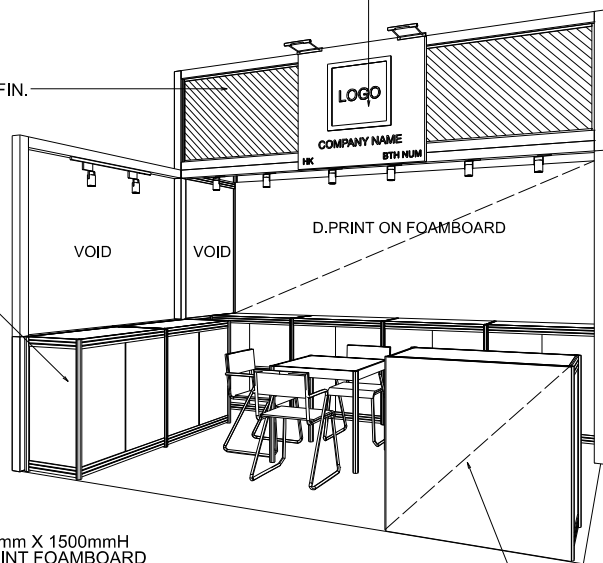

3960mm X 1500mmH
D.PRINT FOAMBOARD
ON SYSTEM PANEL

PLAN

ELEVATION

PERSPECTIVE

BOOTH SPECIFICATIONS		QTY.
	1000W x 500D x 1000H LOCKABLE CABINET (DO NOT REMOVE), SILVER SYSTEM W/ BLACK STICKER FIN.	4
	1000W x 500D x 1000H LOCKABLE CABINET SILVER SYSTEM W/ BLACK STICKER FIN.	2
	1000W x 500D x 1000H LOCKABLE CABINET SILVER SYSTEM W/ BLACK STICKER FIN. FRONTAGE 1000mm X 1000mmH D.PRINT FOAMBOARD	1
	3960mm X 1500mmH D.PRINT FOAMBOARD ON SYSTEM PANEL	1
	1200mm X 1080mmH FOAMBOARD FASCIA W/ D.PRINT LOGO AND STICKER COMPANY NAME	1
	BLACK TRACK LIGHT W/ 2 X 7W LED SPOTLIGHT (WHITE LIGHT)	4
	BLACK LEATHER CHAIR	3
	700 X 700 X 750mmH SQUARE MEETING TABLE	1
	500W SQUARE PIN POWER SOCKET	1
	LED GILBERT LAMP	2
	RUBBISH BIN & CARPET (12sqm.)	

PREMIUM BOOTH

4M X 3M Right Corner Premium Booth

四米乘三米右邊角位攤位

PLAN

1mH SILVER SYSTEM LOCKABLE CABINET (DO NOT REMOVE) WITH BLACK STICKER FIN.

BLACK TRACK LIGHT W/ 2 X 7W LED SPOTLIGHT (BLAKC IN COLOR)

500W SOCKET

1200mm X 1080mmH FOAMBOARD FASCIA W/ D.PRINT LOGO AND STICKER COMPANY NAME

WHITE FABRIC FIN.

1000mmH LOCKABLE CABINET SILVER SYSTEM W/ BLACK STICKER FIN.

PERSPECTIVE

3960mm X 1500mmH D.PRINT FOAMBOARD ON SYSTEM PANEL

ELEVATION

BOOTH SPECIFICATIONS		QTY.
	1000W x 500D x 1000H LOCKABLE CABINET (DO NOT REMOVE), SILVER SYSTEM W/ BLACK STICKER FIN.	4
	1000W x 500D x 1000H LOCKABLE CABINET SILVER SYSTEM W/ BLACK STICKER FIN.	2
	1000W x 500D x 1000H LOCKABLE CABINET SILVER SYSTEM W/ BLACK STICKER FIN., FRONTAGE 1000mm X 1000mmH D.PRINT FOAMBOARD	1
	3960mm X 1500mmH D.PRINT FOAMBOARD ON SYSTEM PANEL	1
	1200mm X 1080mmH FOAMBOARD FASCIA W/ D.PRINT LOGO AND STICKER COMPANY NAME	1
	BLACK TRACK LIGHT W/ 2 X 7W LED SPOTLIGHT (WHITE LIGHT)	4
	BLACK LEATHER CHAIR	3
	700 X 700 X 750mmH SQUARE MEETING TABLE	1
	500W SQUARE PIN POWER SOCKET	1
	LED GILBERT LAMP	2
	RUBBISH BIN & CARPET (12sqm.)	