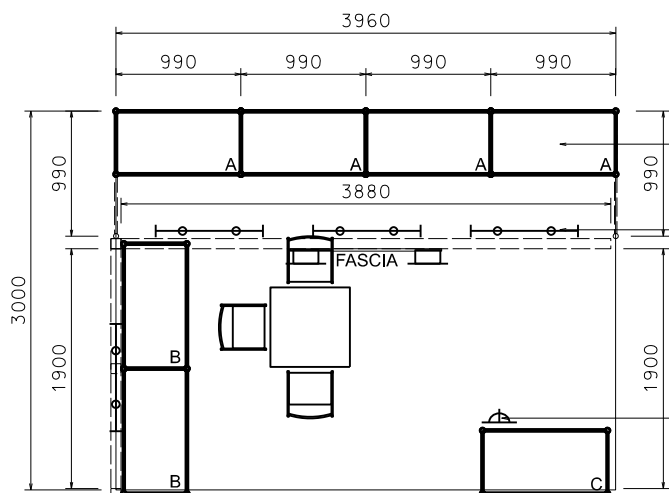

1200mm X 1080mmH
FOAMBOARD FASCIA
W/ D.PRINT LOGO
AND STICKER COMPANY NAME

WHITE FABRIC FIN.

1000mmH
LOCKABLE CABINET
SILVER SYSTEM W/
BLACK STICKER FIN.

D.PRINT ON FOAMBOARD VOID VOID

1000mm X 1000mmH
D.PRINT FOAMBOARD
ON SYSTEM COUNTER

3960mm X 1500mmH
D.PRINT FOAMBOARD
ON SYSTEM PANEL

PLAN

ELEVATION

PERSPECTIVE

BOOTH SPECIFICATIONS		QTY.
	1000W x 500D x 1000H LOCKABLE CABINET (DO NOT REMOVE), SILVER SYSTEM W/ BLACK STICKER FIN.	4
	1000W x 500D x 1000H LOCKABLE CABINET SILVER SYSTEM W/ BLACK STICKER FIN.	2
	1000W x 500D x 1000H LOCKABLE CABINET SILVER SYSTEM W/ BLACK STICKER FIN. FRONTAGE 1000mm X 1000mmH D.PRINT FOAMBOARD	1
	3960mm X 1500mmH D.PRINT FOAMBOARD ON SYSTEM PANEL	1
	1200mm X 1080mmH FOAMBOARD FASCIA W/ D.PRINT LOGO AND STICKER COMPANY NAME	1
	BLACK TRACK LIGHT W/ 2 X 7W LED SPOTLIGHT (WHITE LIGHT)	4
	BLACK LEATHER CHAIR	3
	700 X 700 X 750mmH SQUARE MEETING TABLE	1
	500W SQUARE PIN POWER SOCKET	1
	LED GILBERT LAMP	2
	RUBBISH BIN & CARPET (12sqm.)	

PREMIUM BOOTH

4M X 3M Right Corner Premium Booth

四米乘三米右邊角位攤位

PLAN

1mH SILVER SYSTEM LOCKABLE CABINET (DO NOT REMOVE) WITH BLACK STICKER FIN.

BLACK TRACK LIGHT W/ 2 X 7W LED SPOTLIGHT (BLAKC IN COLOR)

500W SOCKET

1200mm X 1080mmH FOAMBOARD FASCIA W/ D.PRINT LOGO AND STICKER COMPANY NAME

WHITE FABRIC FIN.

1000mmH LOCKABLE CABINET SILVER SYSTEM W/ BLACK STICKER FIN.

PERSPECTIVE

3960mm X 1500mmH D.PRINT FOAMBOARD ON SYSTEM PANEL