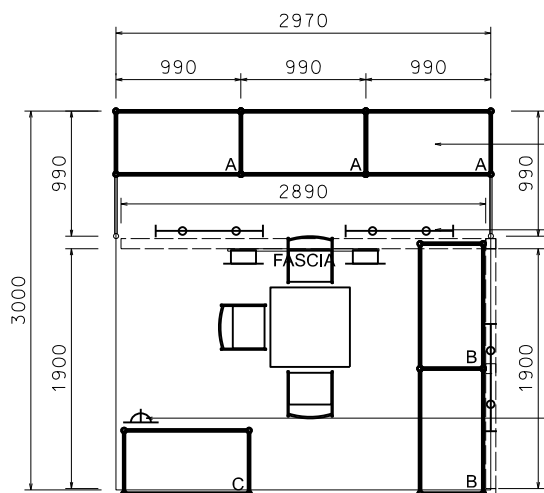

PREMIUM BOOTH 3M X 3M Non-Corner Premium Booth

三米乘三米攤位

1mH SILVER SYSTEM LOCKABLE CABINET
(DO NOT REMOVE)
WITH BLACK STICKER FIN.

BLACK TRACK LIGHT
W/ 2 X 7W LED SPOTLIGHT
(BLAKC IN COLOR)

1200mm X 1080mmH
FOAMBOARD FASCIA
W/ D.PRINT LOGO
AND STICKER COMPANY NAME

WHITE FABRIC FIN.

500W SOCKET

PLAN

10000mmH
LOCKABLE CABINET
SILVER SYSTEM W/
BLACK STICKER FIN,

2960mm X 1500mmH
D.PRINT FOAMBOARD
ON SYSTEM PANEL

1000mm X 1000mmH
D.PRINT FOAMBOARD
ON SYSTEM COUNTER

PERSPECTIVE

ELEVATION

BOOTH SPECIFICATIONS		QTY.
	1000W x 500D x 1000H LOCKABLE CABINET (DO NOT REMOVE), SILVER SYSTEM W/ BLACK STICKER FIN.	3
	1000W x 500D x 1000H LOCKABLE CABINET SILVER SYSTEM W/ BLACK STICKER FIN.	2
	1000W x 500D x 1000H LOCKABLE CABINET SILVER SYSTEM W/ BLACK STICKER FIN. FRONTAGE 1000mm X 1000mmH D.PRINT FOAMBOARD	1
	2960mm X 1500mmH D.PRINT FOAMBOARD ON SYSTEM PANEL	1
	1200mm X 1080mmH FOAMBOARD FASCIA W/ D.PRINT LOGO AND STICKER COMPANY NAME	1
	BLACK TRACK LIGHT W/ 2 X 7W LED SPOTLIGHT (WHITE LIGHT)	3
	BLACK LEATHER CHAIR	3
	700 X 700 X 750mmH SQUARE MEETING TABLE	1
	500W SQUARE PIN POWER SOCKET	1
	LED GILBERT LAMP	2
	RUBBISH BIN & CARPET (9sqm.)	

PREMIUM BOOTH 3M X 3M Left Corner Premium Booth

三米乘三米左邊角位攤位

PLAN

1mH SILVER SYSTEM LOCKABLE CABINET
(DO NOT REMOVE)
WITH BLACK STICKER FIN.

BLACK TRACK LIGHT
W/ 2 X 7W LED SPOTLIGHT
(BLACK IN COLOR)

1200mm X 1080mmH
FOAMBOARD FASCIA
W/ D.PRINT LOGO
AND STICKER COMPANY NAME