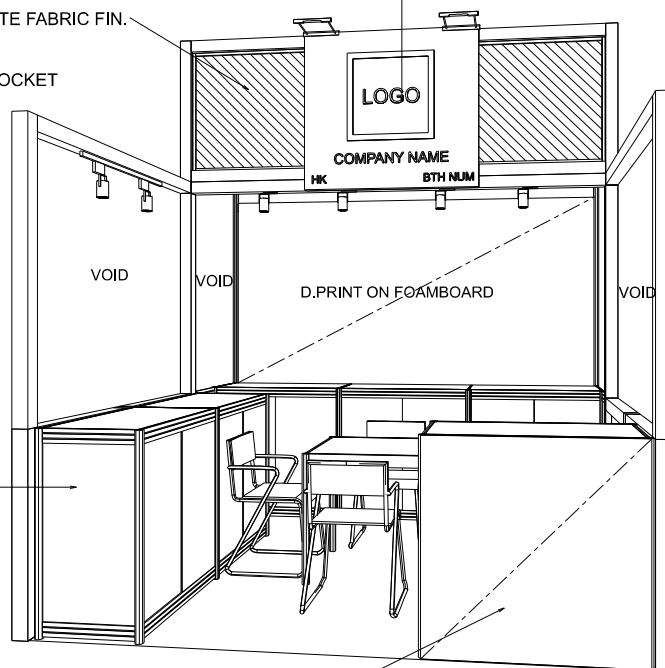

PREMIUM BOOTH 3M X 3M Non-Corner Premium Booth

三米乘三米攤位

1mH SILVER SYSTEM LOCKABLE CABINET
(DO NOT REMOVE)
WITH BLACK STICKER FIN.

BLACK TRACK LIGHT
W/ 2 X 7W LED SPOTLIGHT
(BLAKC IN COLOR)

1200mm X 1080mmH
FOAMBOARD FASCIA
W/ D.PRINT LOGO
AND STICKER COMPANY NAME

WHITE FABRIC FIN.

500W SOCKET

PLAN

10000mmH
LOCKABLE CABINET
SILVER SYSTEM W/
BLACK STICKER FIN,

2960mm X 1500mmH
D.PRINT FOAMBOARD
ON SYSTEM PANEL

1000mm X 1000mmH
D.PRINT FOAMBOARD
ON SYSTEM COUNTER

PERSPECTIVE

ELEVATION

BOOTH SPECIFICATIONS		QTY.
	1000W x 500D x 1000H LOCKABLE CABINET (DO NOT REMOVE), SILVER SYSTEM W/ BLACK STICKER FIN.	3
	1000W x 500D x 1000H LOCKABLE CABINET SILVER SYSTEM W/ BLACK STICKER FIN.	2
	1000W x 500D x 1000H LOCKABLE CABINET SILVER SYSTEM W/ BLACK STICKER FIN. FRONTAGE 1000mm X 1000mmH D.PRINT FOAMBOARD	1
	2960mm X 1500mmH D.PRINT FOAMBOARD ON SYSTEM PANEL	1
	1200mm X 1080mmH FOAMBOARD FASCIA W/ D.PRINT LOGO AND STICKER COMPANY NAME	1
	BLACK TRACK LIGHT W/ 2 X 7W LED SPOTLIGHT (WHITE LIGHT)	3
	BLACK LEATHER CHAIR	3
	700 X 700 X 750mmH SQUARE MEETING TABLE	1
	500W SQUARE PIN POWER SOCKET	1
	LED GILBERT LAMP	2
	RUBBISH BIN & CARPET (9sqm.)	

PREMIUM BOOTH 3M X 3M Left Corner Premium Booth

三米乘三米左邊角位攤位

PLAN

1mH SILVER SYSTEM LOCKABLE CABINET
(DO NOT REMOVE)
WITH BLACK STICKER FIN.

BLACK TRACK LIGHT
W/ 2 X 7W LED SPOTLIGHT
(BLACK IN COLOR)

1200mm X 1080mmH
FOAMBOARD FASCIA
W/ D.PRINT LOGO
AND STICKER COMPANY NAME