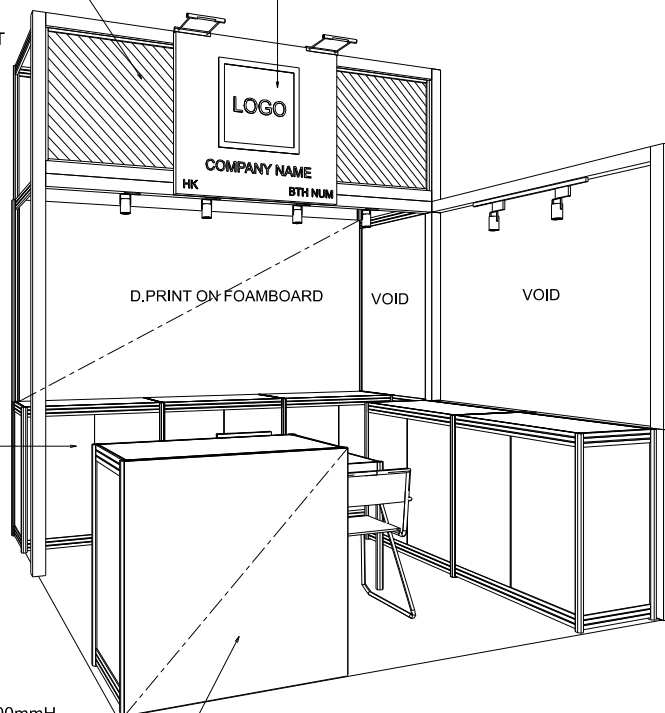

ELEVATION

BOOTH SPECIFICATIONS		QTY.
	1000W x 500D x 1000H LOCKABLE CABINET (DO NOT REMOVE), SILVER SYSTEM W/ BLACK STICKER FIN.	3
	1000W x 500D x 1000H LOCKABLE CABINET SILVER SYSTEM W/ BLACK STICKER FIN.	2
	1000W x 500D x 1000H LOCKABLE CABINET SILVER SYSTEM W/ BLACK STICKER FIN. FRONTAGE 1000mm X 1000mmH D.PRINT FOAMBOARD	1
	2960mm X 1500mmH D.PRINT FOAMBOARD ON SYSTEM PANEL	1
	1200mm X 1080mmH FOAMBOARD FASCIA W/ D.PRINT LOGO AND STICKER COMPANY NAME	1
	BLACK TRACK LIGHT W/ 2 X 7W LED SPOTLIGHT (WHITE LIGHT)	3
	BLACK LEATHER CHAIR	3
	700 X 700 X 750mmH SQUARE MEETING TABLE	1
	500W SQUARE PIN POWER SOCKET	1
	LED GILBERT LAMP	2
	RUBBISH BIN & CARPET (9sqm.)	

PREMIUM BOOTH 3M X 3M Left Corner Premium Booth

三米乘三米左邊角位攤位

PLAN

1mH SILVER SYSTEM LOCKABLE CABINET
(DO NOT REMOVE)
WITH BLACK STICKER FIN.

BLACK TRACK LIGHT
W/ 2 X 7W LED SPOTLIGHT
(BLACK IN COLOR)

1200mm X 1080mmH
FOAMBOARD FASCIA
W/ D.PRINT LOGO
AND STICKER COMPANY NAME

WHITE FABRIC FIN.

500W SOCKET

PERSPECTIVE

1000mmH
LOCKABLE CABINET
SILVER SYSTEM W/
BLACK STICKER FIN.

2960mm X 1500mmH
D.PRINT FOAMBOARD
ON SYSTEM PANEL

1000mm X 1000mmH
D.PRINT FOAMBOARD
ON SYSTEM COUNTER