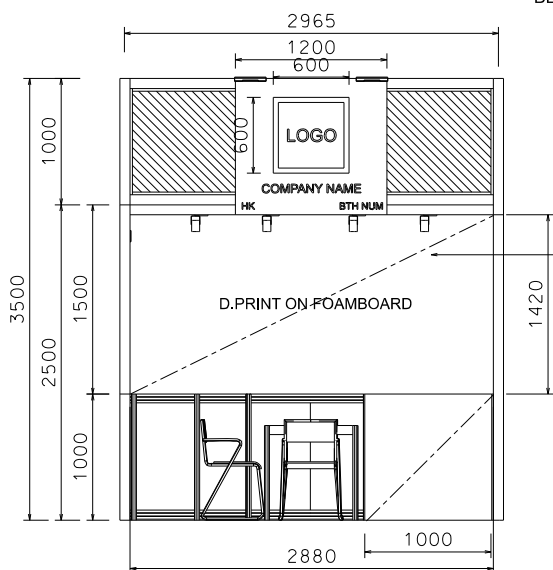

ELEVATION

BOOTH SPECIFICATIONS		QTY.
	1000W x 500D x 1000H LOCKABLE CABINET (DO NOT REMOVE), SILVER SYSTEM W/ BLACK STICKER FIN.	3
	1000W x 500D x 1000H LOCKABLE CABINET SILVER SYSTEM W/ BLACK STICKER FIN.	2
	1000W x 500D x 1000H LOCKABLE CABINET SILVER SYSTEM W/ BLACK STICKER FIN. FRONTAGE 1000mm X 1000mmH D.PRINT FOAMBOARD	1
	2960mm X 1500mmH D.PRINT FOAMBOARD ON SYSTEM PANEL	1
	1200mm X 1080mmH FOAMBOARD FASCIA W/ D.PRINT LOGO AND STICKER COMPANY NAME	1
	BLACK TRACK LIGHT W/ 2 X 7W LED SPOTLIGHT (WHITE LIGHT)	3
	BLACK LEATHER CHAIR	3
	700 X 700 X 750mmH SQUARE MEETING TABLE	1
	500W SQUARE PIN POWER SOCKET	1
	LED GILBERT LAMP	2
	RUBBISH BIN & CARPET (9sqm.)	

PREMIUM BOOTH

3M X 3M Right Corner Premium Booth

三米乘三米右邊角位攤位

1mH SILVER SYSTEM LOCKABLE CABINET (DO NOT REMOVE) WITH BLACK STICKER FIN.

BLACK TRACK LIGHT W/ 2 X 7W LED SPOTLIGHT (BLAKC IN COLOR)

1200mm X 1080mmH FOAMBOARD FASCIA W/ D.PRINT LOGO AND STICKER COMPANY NAME

500W SOCKET

WHITE FABRIC FIN.

VOID

VOID

D.PRINT ON FOAMBOARD

1000mmH LOCKABLE CABINET SILVER SYSTEM W/ BLACK STICKER FIN,

1000mm X 1000mmH D.PRINT FOAMBOARD ON SYSTEM COUNTER

2960mm X 1500mmH D.PRINT FOAMBOARD ON SYSTEM PANEL

PLAN

PERSPECTIVE

ELEVATION

BOOTH SPECIFICATIONS		QTY.
	1000W x 500D x 1000H LOCKABLE CABINET (DO NOT REMOVE), SILVER SYSTEM W/ BLACK STICKER FIN.	3
	1000W x 500D x 1000H LOCKABLE CABINET SILVER SYSTEM W/ BLACK STICKER FIN.	2
	1000W x 500D x 1000H LOCKABLE CABINET SILVER SYSTEM W/ BLACK STICKER FIN. FRONTAGE 1000mm X 1000mmH D.PRINT FOAMBOARD	1
	2960mm X 1500mmH D.PRINT FOAMBOARD ON SYSTEM PANEL	1
	1200mm X 1080mmH FOAMBOARD FASCIA W/ D.PRINT LOGO AND STICKER COMPANY NAME	1
	BLACK TRACK LIGHT W/ 2 X 7W LED SPOTLIGHT (WHITE LIGHT)	3
	BLACK LEATHER CHAIR	3
	700 X 700 X 750mmH SQUARE MEETING TABLE	1
	500W SQUARE PIN POWER SOCKET	1
	LED GILBERT LAMP	2
	RUBBISH BIN & CARPET (9sqm.)	