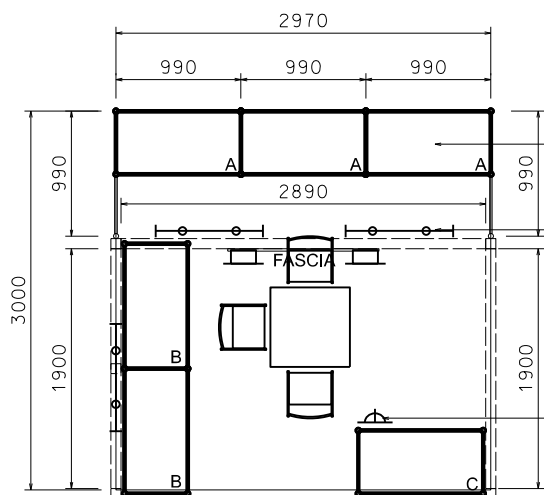

PREMIUM BOOTH

3M X 3M Right Corner Premium Booth

三米乘三米右邊角位攤位