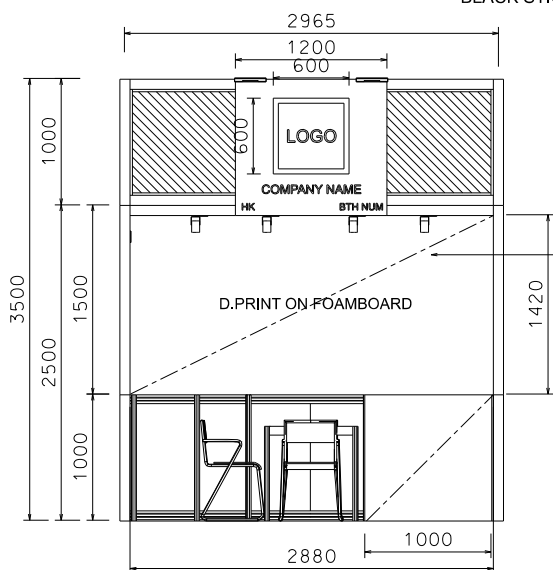

PREMIUM BOOTH 3M X 3M Non-Corner Premium Booth

三米乘三米攤位

1mH SILVER SYSTEM LOCKABLE CABINET
(DO NOT REMOVE)
WITH BLACK STICKER FIN.

BLACK TRACK LIGHT
W/ 2 X 7W LED SPOTLIGHT
(BLAKC IN COLOR)

1200mm X 1080mmH
FOAMBOARD FASCIA
W/ D.PRINT LOGO
AND STICKER COMPANY NAME

WHITE FABRIC FIN.

500W SOCKET

PLAN

10000mmH
LOCKABLE CABINET
SILVER SYSTEM W/
BLACK STICKER FIN,

2960mm X 1500mmH
D.PRINT FOAMBOARD
ON SYSTEM PANEL

1000mm X 1000mmH
D.PRINT FOAMBOARD
ON SYSTEM COUNTER

PERSPECTIVE

ELEVATION

BOOTH SPECIFICATIONS		QTY.
	1000W x 500D x 1000H LOCKABLE CABINET (DO NOT REMOVE), SILVER SYSTEM W/ BLACK STICKER FIN.	3
	1000W x 500D x 1000H LOCKABLE CABINET SILVER SYSTEM W/ BLACK STICKER FIN.	2
	1000W x 500D x 1000H LOCKABLE CABINET SILVER SYSTEM W/ BLACK STICKER FIN. FRONTAGE 1000mm X 1000mmH D.PRINT FOAMBOARD	1
	2960mm X 1500mmH D.PRINT FOAMBOARD ON SYSTEM PANEL	1
	1200mm X 1080mmH FOAMBOARD FASCIA W/ D.PRINT LOGO AND STICKER COMPANY NAME	1
	BLACK TRACK LIGHT W/ 2 X 7W LED SPOTLIGHT (WHITE LIGHT)	3
	BLACK LEATHER CHAIR	3
	700 X 700 X 750mmH SQUARE MEETING TABLE	1
	500W SQUARE PIN POWER SOCKET	1
	LED GILBERT LAMP	2
	RUBBISH BIN & CARPET (9sqm.)	

PREMIUM BOOTH 3M X 3M Left Corner Premium Booth

三米乘三米左邊角位攤位

PLAN

1mH SILVER SYSTEM LOCKABLE CABINET
(DO NOT REMOVE)
WITH BLACK STICKER FIN.

BLACK TRACK LIGHT
W/ 2 X 7W LED SPOTLIGHT
(BLACK IN COLOR)

1200mm X 1080mmH
FOAMBOARD FASCIA
W/ D.PRINT LOGO
AND STICKER COMPANY NAME