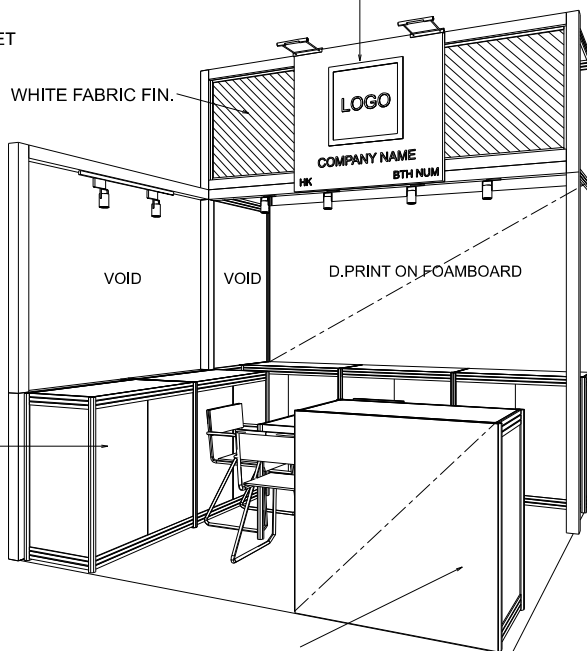

ELEVATION

BOOTH SPECIFICATIONS		QTY.
	1000W x 500D x 1000H LOCKABLE CABINET (DO NOT REMOVE), SILVER SYSTEM W/ BLACK STICKER FIN.	3
	1000W x 500D x 1000H LOCKABLE CABINET SILVER SYSTEM W/ BLACK STICKER FIN.	2
	1000W x 500D x 1000H LOCKABLE CABINET SILVER SYSTEM W/ BLACK STICKER FIN. FRONTAGE 1000mm X 1000mmH D.PRINT FOAMBOARD	1
	2960mm X 1500mmH D.PRINT FOAMBOARD ON SYSTEM PANEL	1
	1200mm X 1080mmH FOAMBOARD FASCIA W/ D.PRINT LOGO AND STICKER COMPANY NAME	1
	BLACK TRACK LIGHT W/ 2 X 7W LED SPOTLIGHT (WHITE LIGHT)	3
	BLACK LEATHER CHAIR	3
	700 X 700 X 750mmH SQUARE MEETING TABLE	1
	500W SQUARE PIN POWER SOCKET	1
	LED GILBERT LAMP	2
	RUBBISH BIN & CARPET (9sqm.)	

PREMIUM BOOTH

3M X 3M Right Corner Premium Booth

三米乘三米右邊角位攤位

1mH SILVER SYSTEM LOCKABLE CABINET (DO NOT REMOVE) WITH BLACK STICKER FIN.

BLACK TRACK LIGHT W/ 2 X 7W LED SPOTLIGHT (BLAKC IN COLOR)

1200mm X 1080mmH FOAMBOARD FASCIA W/ D.PRINT LOGO AND STICKER COMPANY NAME

500W SOCKET

WHITE FABRIC FIN.

VOID

VOID

D.PRINT ON FOAMBOARD

1000mmH LOCKABLE CABINET SILVER SYSTEM W/ BLACK STICKER FIN,

1000mm X 1000mmH D.PRINT FOAMBOARD ON SYSTEM COUNTER

2960mm X 1500mmH D.PRINT FOAMBOARD ON SYSTEM PANEL

PLAN

PERSPECTIVE

ELEVATION

BOOTH SPECIFICATIONS		QTY.
	1000W x 500D x 1000H LOCKABLE CABINET (DO NOT REMOVE), SILVER SYSTEM W/ BLACK STICKER FIN.	3
	1000W x 500D x 1000H LOCKABLE CABINET SILVER SYSTEM W/ BLACK STICKER FIN.	2
	1000W x 500D x 1000H LOCKABLE CABINET SILVER SYSTEM W/ BLACK STICKER FIN. FRONTAGE 1000mm X 1000mmH D.PRINT FOAMBOARD	1
	2960mm X 1500mmH D.PRINT FOAMBOARD ON SYSTEM PANEL	1
	1200mm X 1080mmH FOAMBOARD FASCIA W/ D.PRINT LOGO AND STICKER COMPANY NAME	1
	BLACK TRACK LIGHT W/ 2 X 7W LED SPOTLIGHT (WHITE LIGHT)	3
	BLACK LEATHER CHAIR	3
	700 X 700 X 750mmH SQUARE MEETING TABLE	1
	500W SQUARE PIN POWER SOCKET	1
	LED GILBERT LAMP	2
	RUBBISH BIN & CARPET (9sqm.)	