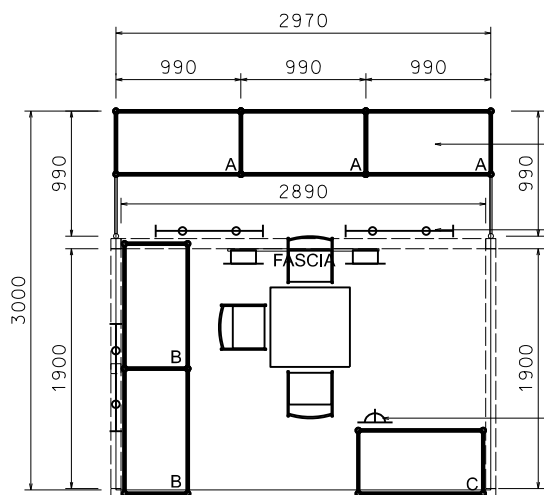

PREMIUM BOOTH 3M X 3M Non-Corner Premium Booth

三米乘三米攤位

1mH SILVER SYSTEM LOCKABLE CABINET
(DO NOT REMOVE)
WITH BLACK STICKER FIN.

BLACK TRACK LIGHT
W/ 2 X 7W LED SPOTLIGHT
(BLAKC IN COLOR)

1200mm X 1080mmH
FOAMBOARD FASCIA
W/ D.PRINT LOGO
AND STICKER COMPANY NAME

WHITE FABRIC FIN.

500W SOCKET

PLAN

10000mmH
LOCKABLE CABINET
SILVER SYSTEM W/
BLACK STICKER FIN,

2960mm X 1500mmH
D.PRINT FOAMBOARD
ON SYSTEM PANEL

1000mm X 1000mmH
D.PRINT FOAMBOARD
ON SYSTEM COUNTER

PERSPECTIVE

ELEVATION

BOOTH SPECIFICATIONS		QTY.
	1000W x 500D x 1000H LOCKABLE CABINET (DO NOT REMOVE), SILVER SYSTEM W/ BLACK STICKER FIN.	3
	1000W x 500D x 1000H LOCKABLE CABINET SILVER SYSTEM W/ BLACK STICKER FIN.	2
	1000W x 500D x 1000H LOCKABLE CABINET SILVER SYSTEM W/ BLACK STICKER FIN. FRONTAGE 1000mm X 1000mmH D.PRINT FOAMBOARD	1
	2960mm X 1500mmH D.PRINT FOAMBOARD ON SYSTEM PANEL	1
	1200mm X 1080mmH FOAMBOARD FASCIA W/ D.PRINT LOGO AND STICKER COMPANY NAME	1
	BLACK TRACK LIGHT W/ 2 X 7W LED SPOTLIGHT (WHITE LIGHT)	3
	BLACK LEATHER CHAIR	3
	700 X 700 X 750mmH SQUARE MEETING TABLE	1
	500W SQUARE PIN POWER SOCKET	1
	LED GILBERT LAMP	2
	RUBBISH BIN & CARPET (9sqm.)	

PREMIUM BOOTH 3M X 3M Left Corner Premium Booth

三米乘三米左邊角位攤位

PLAN

1mH SILVER SYSTEM LOCKABLE CABINET
(DO NOT REMOVE)
WITH BLACK STICKER FIN.

BLACK TRACK LIGHT
W/ 2 X 7W LED SPOTLIGHT
(BLACK IN COLOR)

1200mm X 1080mmH
FOAMBOARD FASCIA
W/ D.PRINT LOGO
AND STICKER COMPANY NAME