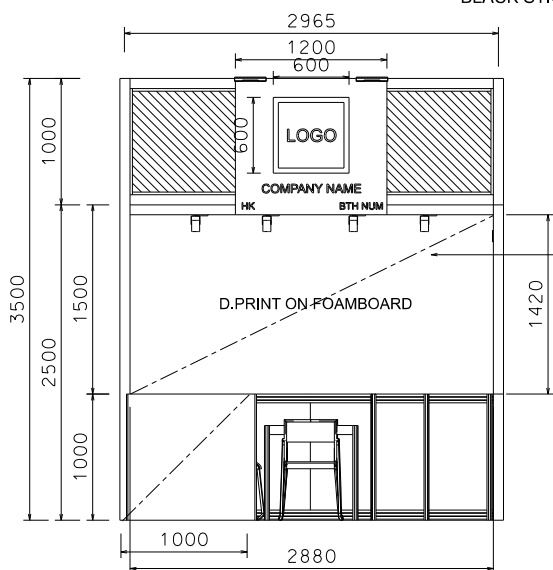

ELEVATION

BOOTH SPECIFICATIONS		QTY.
	1000W x 500D x 1000H LOCKABLE CABINET (DO NOT REMOVE), SILVER SYSTEM W/ BLACK STICKER FIN.	3
	1000W x 500D x 1000H LOCKABLE CABINET SILVER SYSTEM W/ BLACK STICKER FIN.	2
	1000W x 500D x 1000H LOCKABLE CABINET SILVER SYSTEM W/ BLACK STICKER FIN. FRONTAGE 1000mm X 1000mmH D.PRINT FOAMBOARD	1
	2960mm X 1500mmH D.PRINT FOAMBOARD ON SYSTEM PANEL	1
	1200mm X 1080mmH FOAMBOARD FASCIA W/ D.PRINT LOGO AND STICKER COMPANY NAME	1
	BLACK TRACK LIGHT W/ 2 X 7W LED SPOTLIGHT (WHITE LIGHT)	3
	BLACK LEATHER CHAIR	3
	700 X 700 X 750mmH SQUARE MEETING TABLE	1
	500W SQUARE PIN POWER SOCKET	1
	LED GILBERT LAMP	2
	RUBBISH BIN & CARPET (9sqm.)	

PREMIUM BOOTH 3M X 3M Left Corner Premium Booth

三米乘三米左邊角位攤位

PLAN

1mH SILVER SYSTEM LOCKABLE CABINET
(DO NOT REMOVE)
WITH BLACK STICKER FIN.

BLACK TRACK LIGHT
W/ 2 X 7W LED SPOTLIGHT
(BLACK IN COLOR)

1200mm X 1080mmH
FOAMBOARD FASCIA
W/ D.PRINT LOGO
AND STICKER COMPANY NAME

WHITE FABRIC FIN.

500W SOCKET

PERSPECTIVE

1000mmH
LOCKABLE CABINET
SILVER SYSTEM W/
BLACK STICKER FIN.

2960mm X 1500mmH
D.PRINT FOAMBOARD
ON SYSTEM PANEL

1000mm X 1000mmH
D.PRINT FOAMBOARD
ON SYSTEM COUNTER