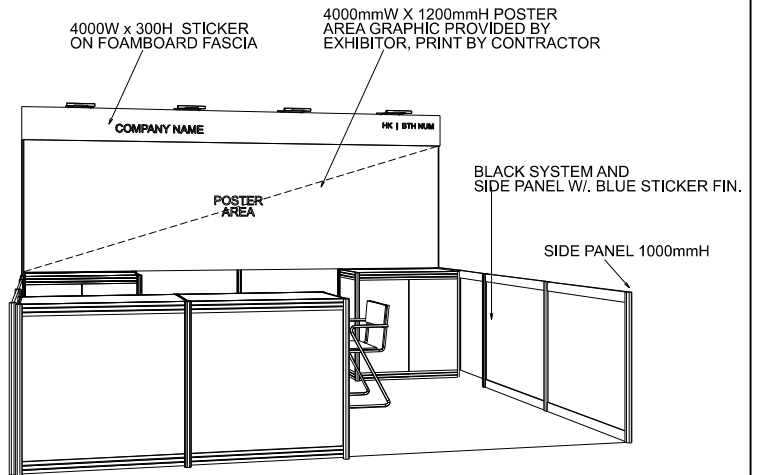

InnoEX

4m X 3m Standard Booth

4米乘3米標準攤位

BOOTH SPECIFICATIONS		QTY.
	1000W x 500D x 1000H LOCKABLE CABINET	4
	4000W x 300H FOAMBOARD FASCIA	1
	4000mmW X 1200mmH POSTER AREA GRAPHIC PROVIDED BY EXHIBITOR, PRINT BY CONTRACTOR	1
	LED GILBERT LAMP	4
	500W SOCKET	1
	700 X 700 X 750mmH MEETING TABLE	1
	CHAIR	3
	RUBBISH BIN & CARPET (12sqm.)	