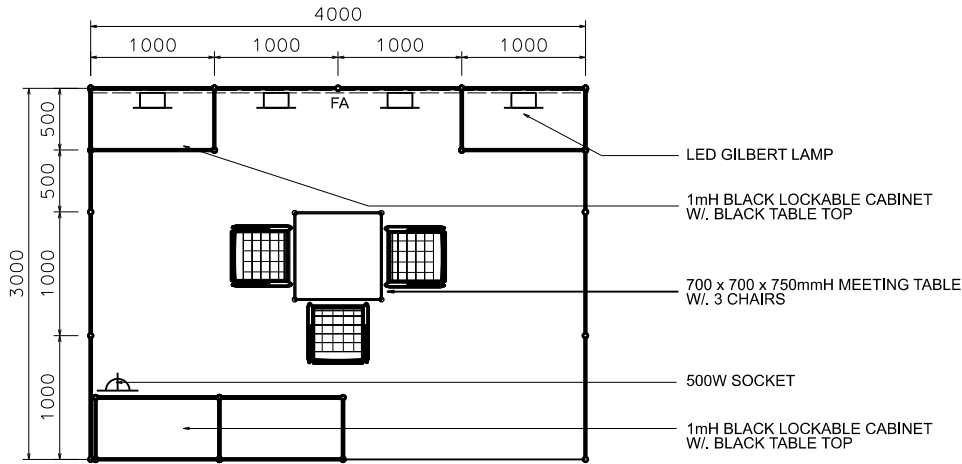

InnoEX

4m X 3m Standard Booth

4米乘3米標準攤位

BOOTH SPECIFICATIONS		QTY.
	1000W x 500D x 1000H LOCKABLE CABINET	4
	4000W x 300H FOAMBOARD FASCIA	1
	4000mmW X 1200mmH POSTER AREA GRAPHIC PROVIDED BY EXHIBITOR, PRINT BY CONTRACTOR	1
	LED GILBERT LAMP	4
	500W SOCKET	1
	700 X 700 X 750mmH MEETING TABLE	1
	CHAIR	3
	RUBBISH BIN & CARPET (12sqm.)	