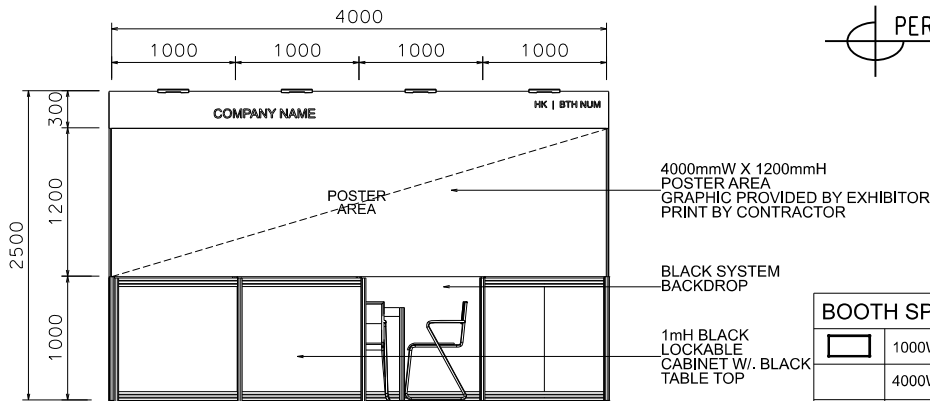

InnoEX

4m X 3m Standard Booth

4米乘3米標準攤位

BOOTH SPECIFICATIONS		QTY.
	1000W x 500D x 1000H LOCKABLE CABINET	4
	4000W x 300H FOAMBOARD FASCIA	1
	4000mmW X 1200mmH POSTER AREA GRAPHIC PROVIDED BY EXHIBITOR, PRINT BY CONTRACTOR	1
	LED GILBERT LAMP	4
	500W SOCKET	1
	700 X 700 X 750mmH MEETING TABLE	1
	CHAIR	3
	RUBBISH BIN & CARPET (12sqm.)	